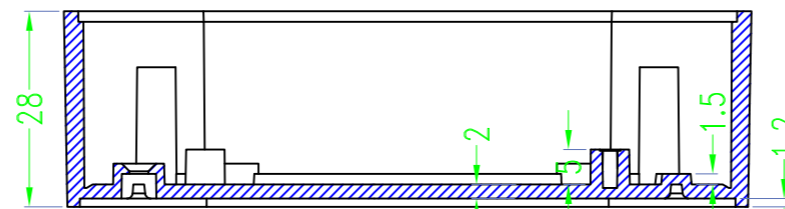

➤ 中框一共10种颜色

10 colors for middle part

➤ 上盖一共3种款式

3 options for lid

拉丝面 / Brushed texture

凹面 / Elevated edge

平面 / Flat

➤ 底盖一共3种款式

3 options for bottom

台式底 / Desk-top

导轨底 / Din rail type

墙挂底 / Wall-mount

SEC A-A

SEC B-B

SEC C-C

SEC D-D

Drawing	Auditing	Confirm	Product Name	Water proof Enclosure	Project View		A
			Product Type	BMD 60051-AA	Drawing Scale	1:1 (MM)	
			BAHAR ENCLOSURE				

SEC A-A

SEC B-B

SEC C-C

SEC D-D

Drawing	Auditing	Confirm	Product Name	Water proof Enclosure	Project View		A
			Product Type	BMD 60051-AB	Drawing Scale	1:1 (MM)	
			BAHAR ENCLOSURE				