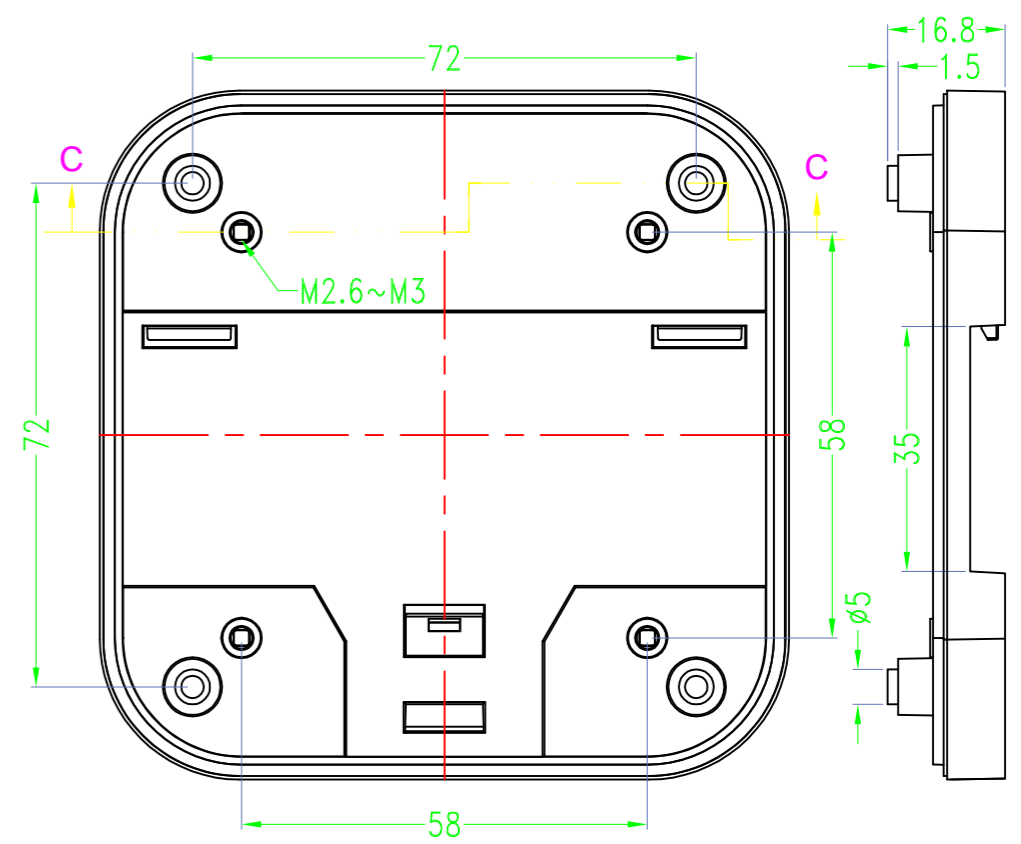

➤ 中框一共10种颜色

10 colors for middle part

➤ 上盖一共3种款式

3 options for lid

拉丝面 / Brushed texture

凹面 / Elevated edge

平面 / Flat

➤ 底盖一共3种款式

3 options for bottom

台式底 / Desk-top

导轨底 / Din rail type

墙挂底 / Wall-mount

SEC A-A

SEC B-B

SEC C-C

SEC D-D

Drawing	Auditing	Confirm	Product Name	Water proof Enclosure	Project View		A
			Product Type	BMD 60051-AA	Drawing Scale	1:1 (MM)	
			BAHAR ENCLOSURE				

SEC A-A

SEC B-B

SEC C-C

SEC D-D

Drawing	Auditing	Confirm	Product Name	Water proof Enclosure	Project View		A
			Product Type	BMD 60051-AB	Drawing Scale	1:1 (MM)	
			BAHAR ENCLOSURE				