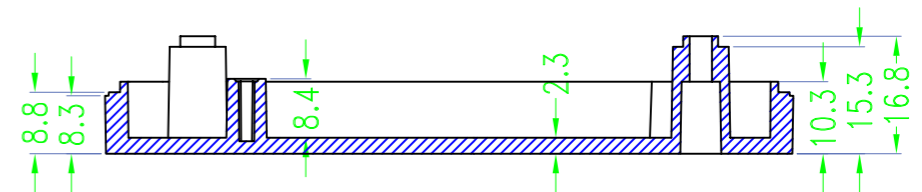

BAHAR ENCLOSURE

SEC A-A

SEC B-B

SEC C-C

SEC D-D

Drawing	Auditing	Confirm	Product Name	Water proof Enclosure	Project View		A
			Product Type	BMD 60051-CA	Drawing Scale	1:1 (MM)	

BAHAR ENCLOSURE

SEC A-A

SEC B-B

SEC C-C

SEC D-D

Drawing	Auditing	Confirm	Product Name	Water proof Enclosure	Project View		A
			Product Type	BMD 60051-CB	Drawing Scale	1:1 (MM)	
			BAHAR ENCLOSURE				

Drawing	Auditing	Confirm	Product Name	Water proof Enclosure	Project View		A
			Product Type	BMD 60051-CC	Drawing Scale	1:1 (MM)	