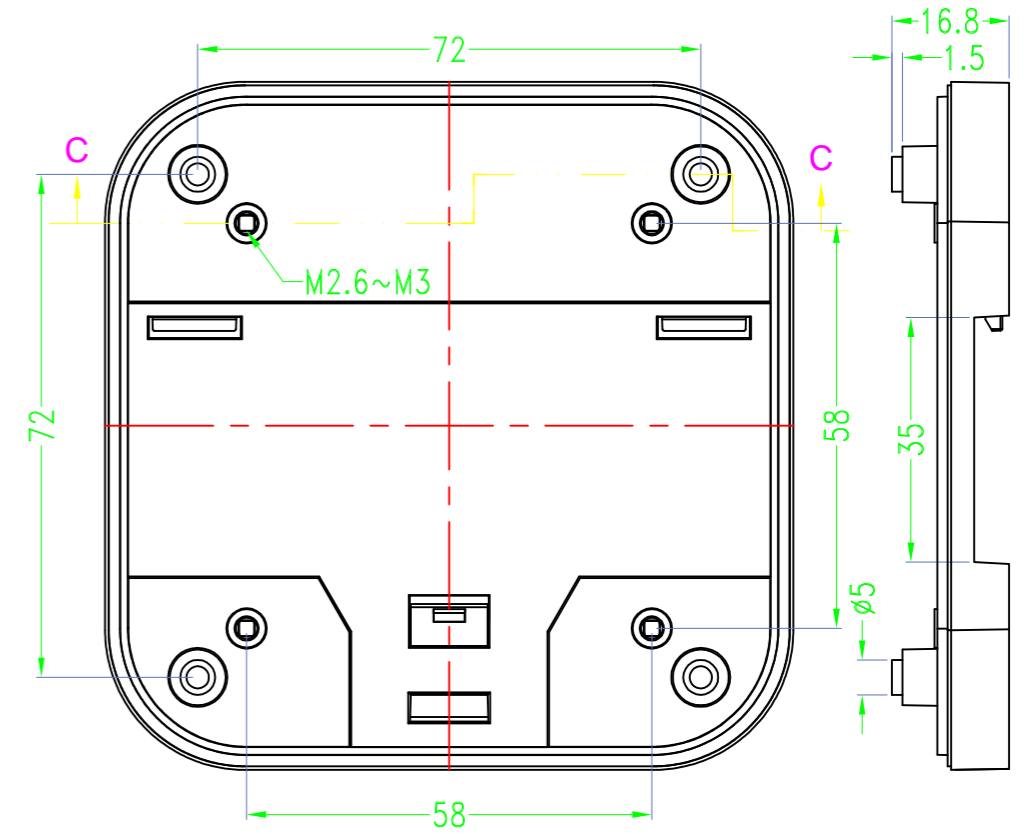

BAHAR ENCLOSURE

SEC A-A

SEC B-B

SEC C-C

SEC D-D

Drawing	Auditing	Confirm	Product Name	Water proof Enclosure	Project View		A
			Product Type	BMD 60051-CA	Drawing Scale	1:1 (MM)	

BAHAR ENCLOSURE

SEC A-A