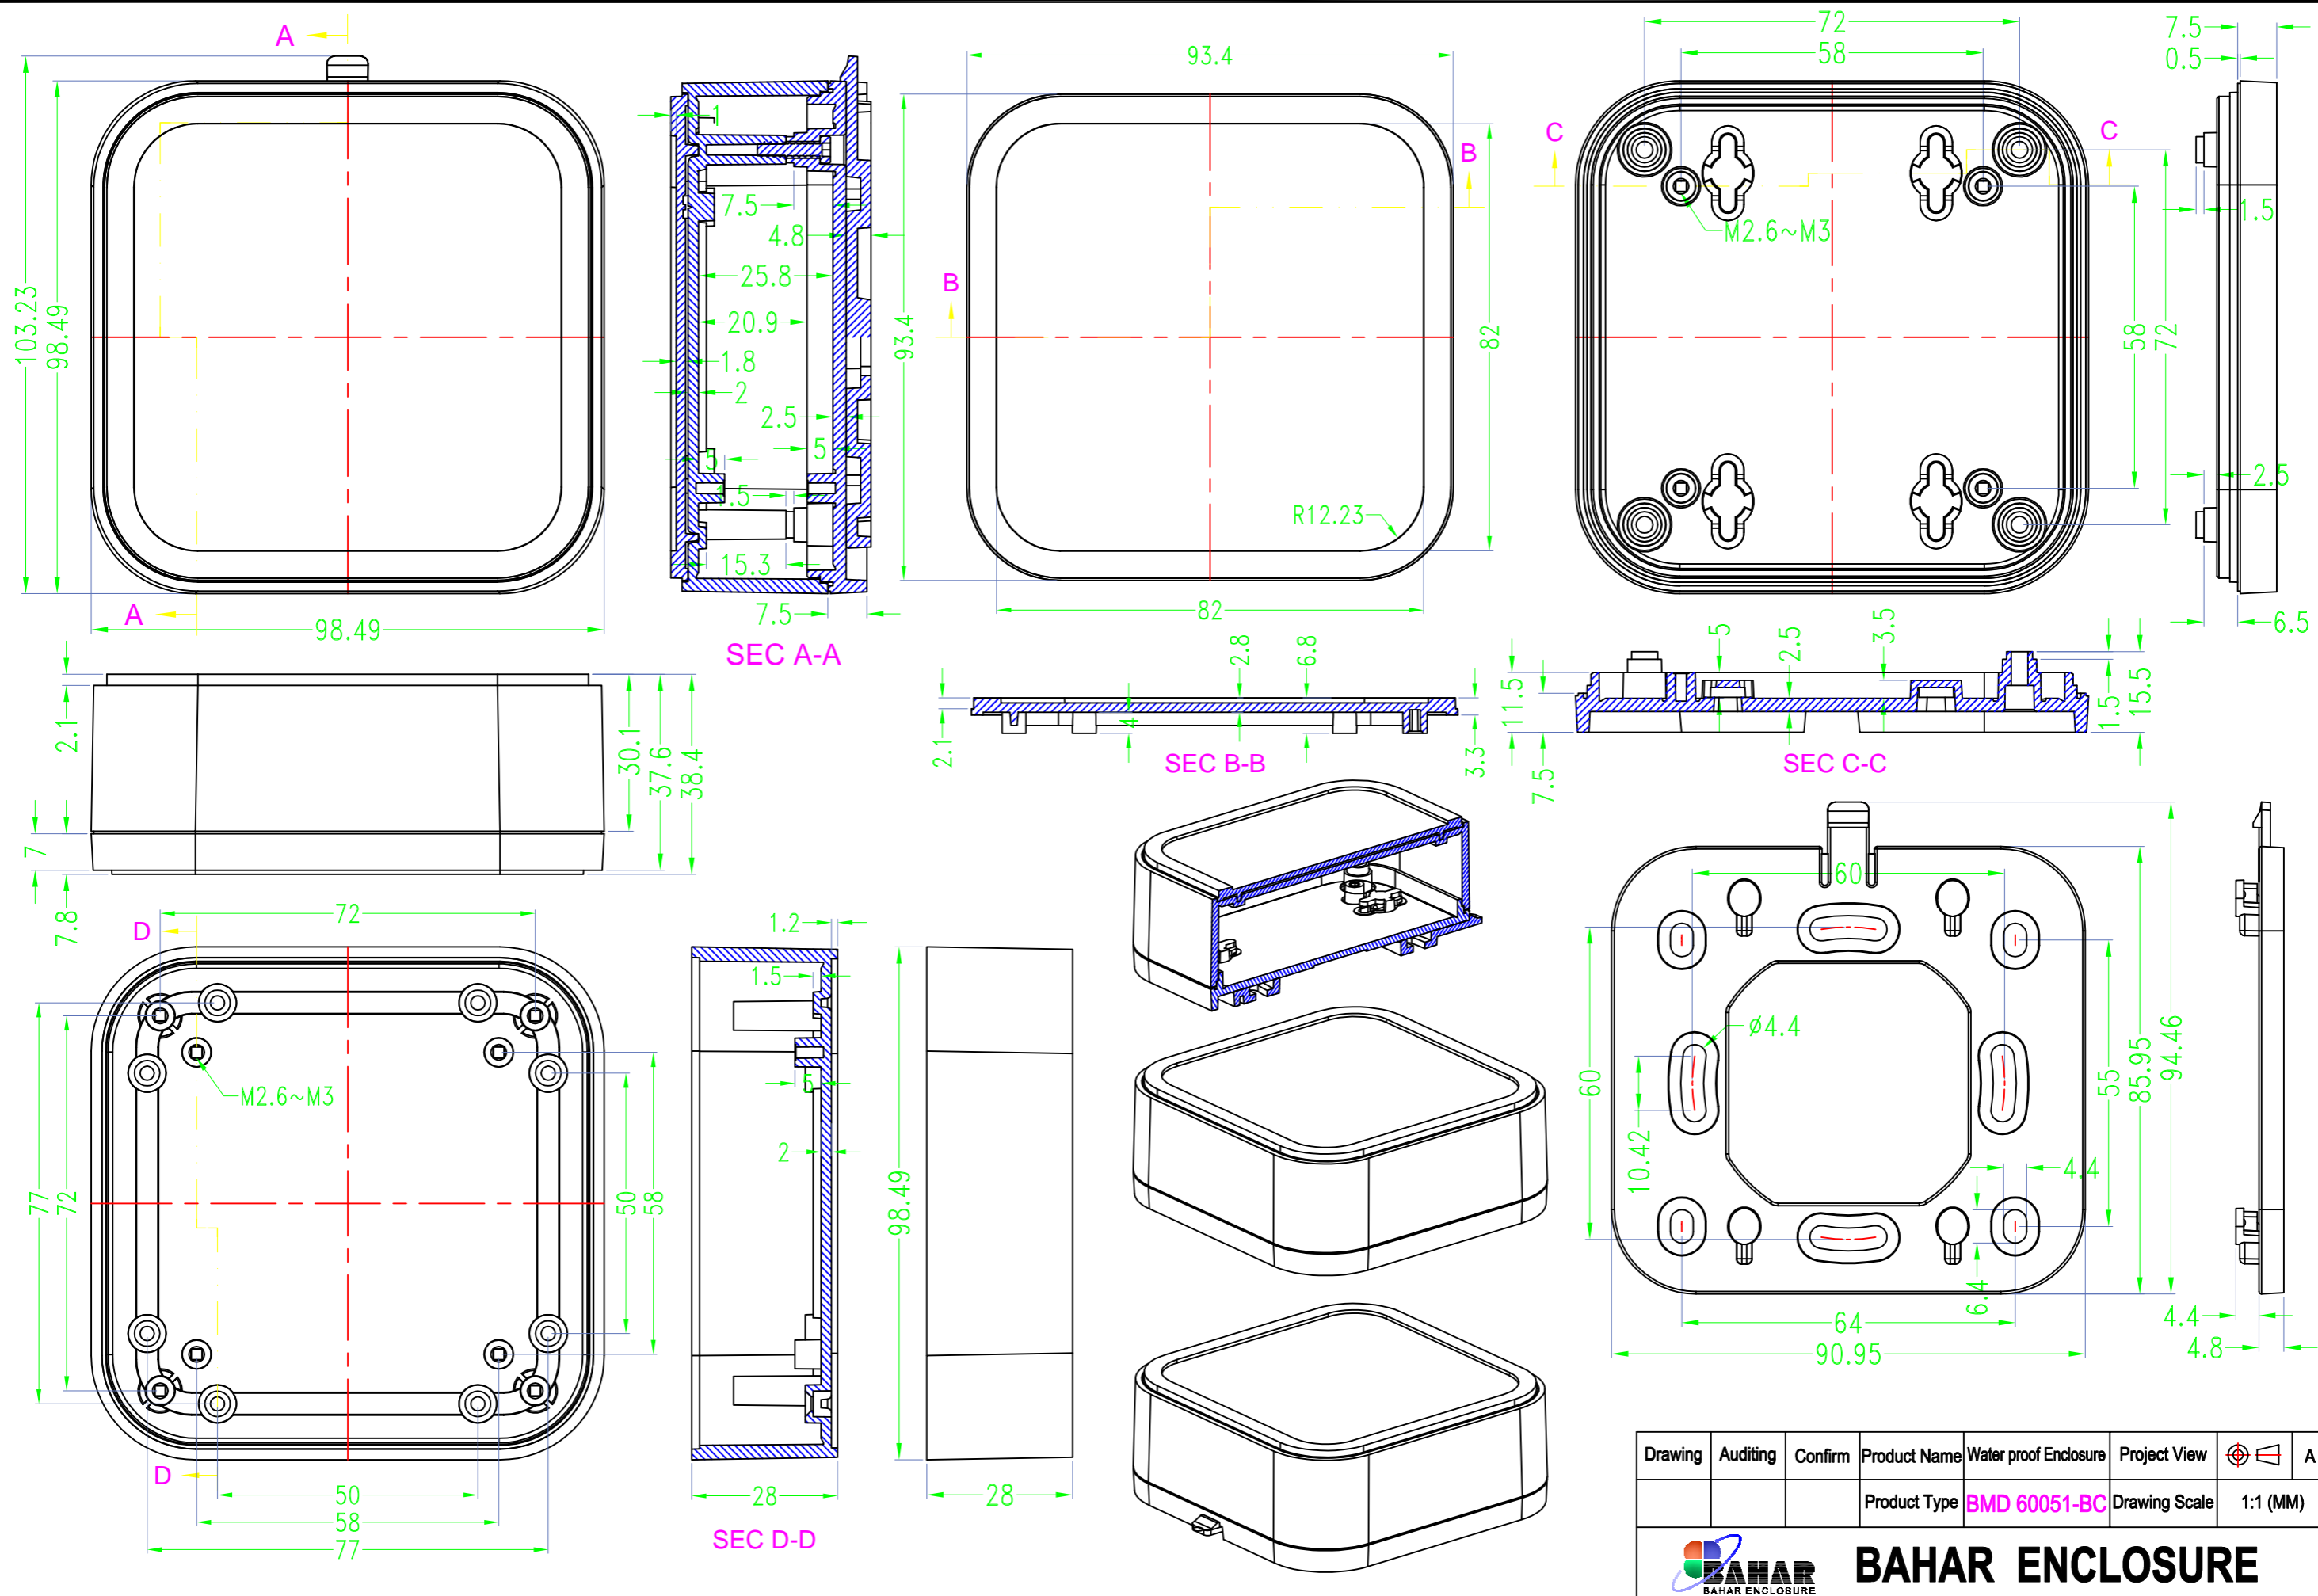

➤ 中框一共10种颜色

10 colors for middle part

➤ 上盖一共3种款式

3 options for lid

拉丝面 / Brushed texture

凹面 / Elevated edge

平面 / Flat

➤ 底盖一共3种款式

3 options for bottom

台式底 / Desk-top

导轨底 / Din rail type

墙挂底 / Wall-mount

SEC A-A

SEC B-B

SEC C-C

SEC D-D

Drawing	Auditing	Confirm	Product Name	Water proof Enclosure	Project View		A
			Product Type	BMD 60051-AC	Drawing Scale	1:1 (MM)	

Drawing	Auditing	Confirm	Product Name	Water proof Enclosure	Project View		A
			Product Type	BMD 60051-BA	Drawing Scale	1:1 (MM)	
			BAHAR ENCLOSURE				

Drawing	Auditing	Confirm	Product Name	Water proof Enclosure	Project View		A
			Product Type	BMD 60051-BB	Drawing Scale	1:1 (MM)	

BAHAR ENCLOSURE

Drawing	Auditing	Confirm	Product Name	Water proof Enclosure	Project View		A
			Product Type	BMD 60051-BC	Drawing Scale	1:1 (MM)	