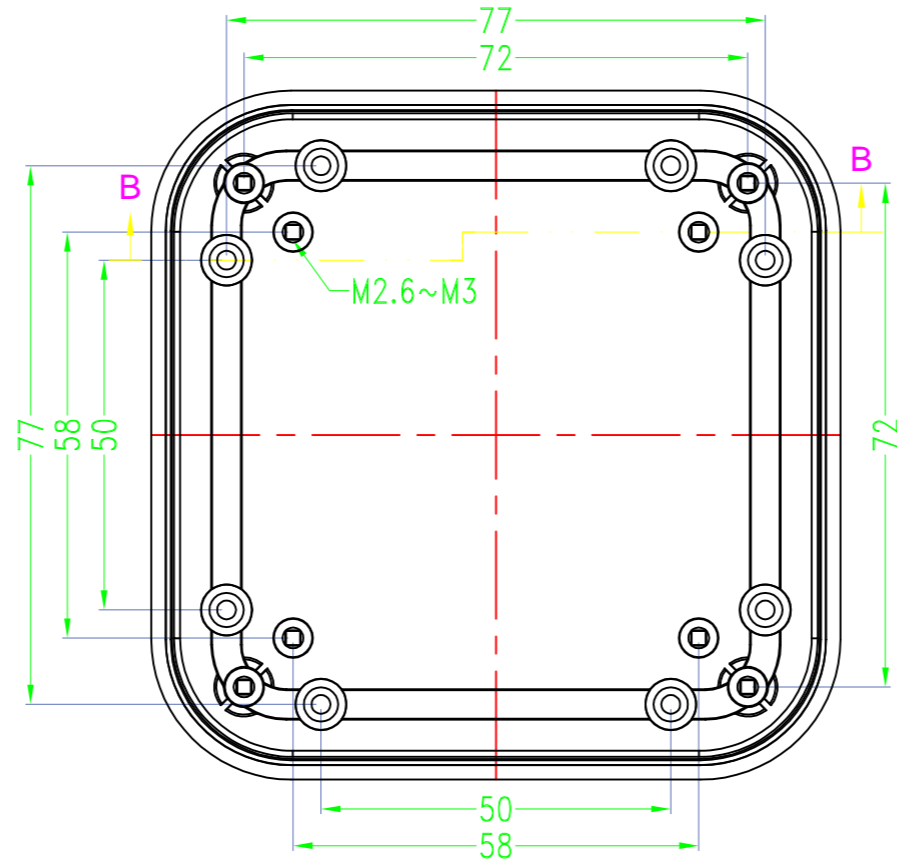

➤ 中框一共10种颜色

10 colors for middle part

➤ 上盖一共3种款式

3 options for lid

拉丝面 / Brushed texture

凹面 / Elevated edge

平面 / Flat

➤ 底盖一共3种款式

3 options for bottom

台式底 / Desk-top

导轨底 / Din rail type

墙挂底 / Wall-mount

SEC A-A

SEC B-B

SEC C-C

SEC D-D

Drawing	Auditing	Confirm	Product Name	Water proof Enclosure	Project View		A
			Product Type	BMD 60051-AA	Drawing Scale	1:1 (MM)	
			BAHAR ENCLOSURE				

SEC A-A

SEC B-B

SEC C-C

SEC D-D

Drawing	Auditing	Confirm	Product Name	Water proof Enclosure	Project View		A
			Product Type	BMD 60051-AB	Drawing Scale	1:1 (MM)	
			BAHAR ENCLOSURE				