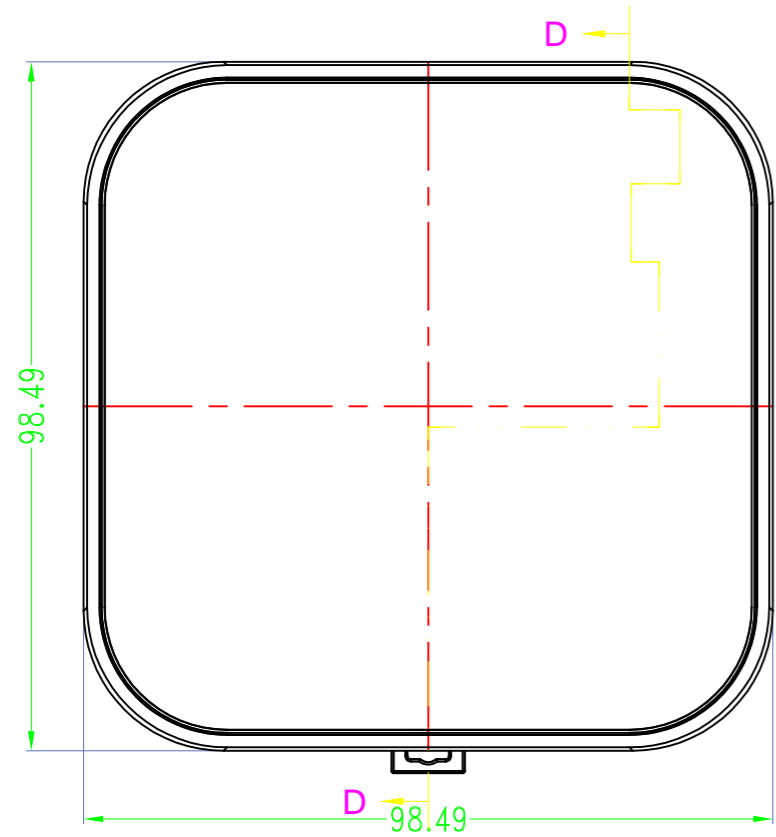

➤ 中框一共10种颜色

10 colors for middle part

➤ 上盖一共3种款式

3 options for lid

拉丝面 / Brushed texture

凹面 / Elevated edge

平面 / Flat

➤ 底盖一共3种款式

3 options for bottom

台式底 / Desk-top

导轨底 / Din rail type

墙挂底 / Wall-mount

SEC A-A

SEC B-B

SEC C-C

SEC D-D

Drawing	Auditing	Confirm	Product Name	Water proof Enclosure	Project View		A
			Product Type	BMD 60051-AA	Drawing Scale	1:1 (MM)	
			BAHAR ENCLOSURE				

SEC A-A

SEC B-B

SEC C-C

SEC D-D

Drawing	Auditing	Confirm	Product Name	Water proof Enclosure	Project View		A
			Product Type	BMD 60051-AB	Drawing Scale	1:1 (MM)	
			BAHAR ENCLOSURE				

Drawing	Auditing	Confirm	Product Name	Water proof Enclosure	Project View		A
			Product Type	BMD 60051-AC	Drawing Scale	1:1 (MM)	

Drawing	Auditing	Confirm	Product Name	Water proof Enclosure	Project View		A
			Product Type	BMD 60051-BA	Drawing Scale	1:1 (MM)	
			BAHAR ENCLOSURE				