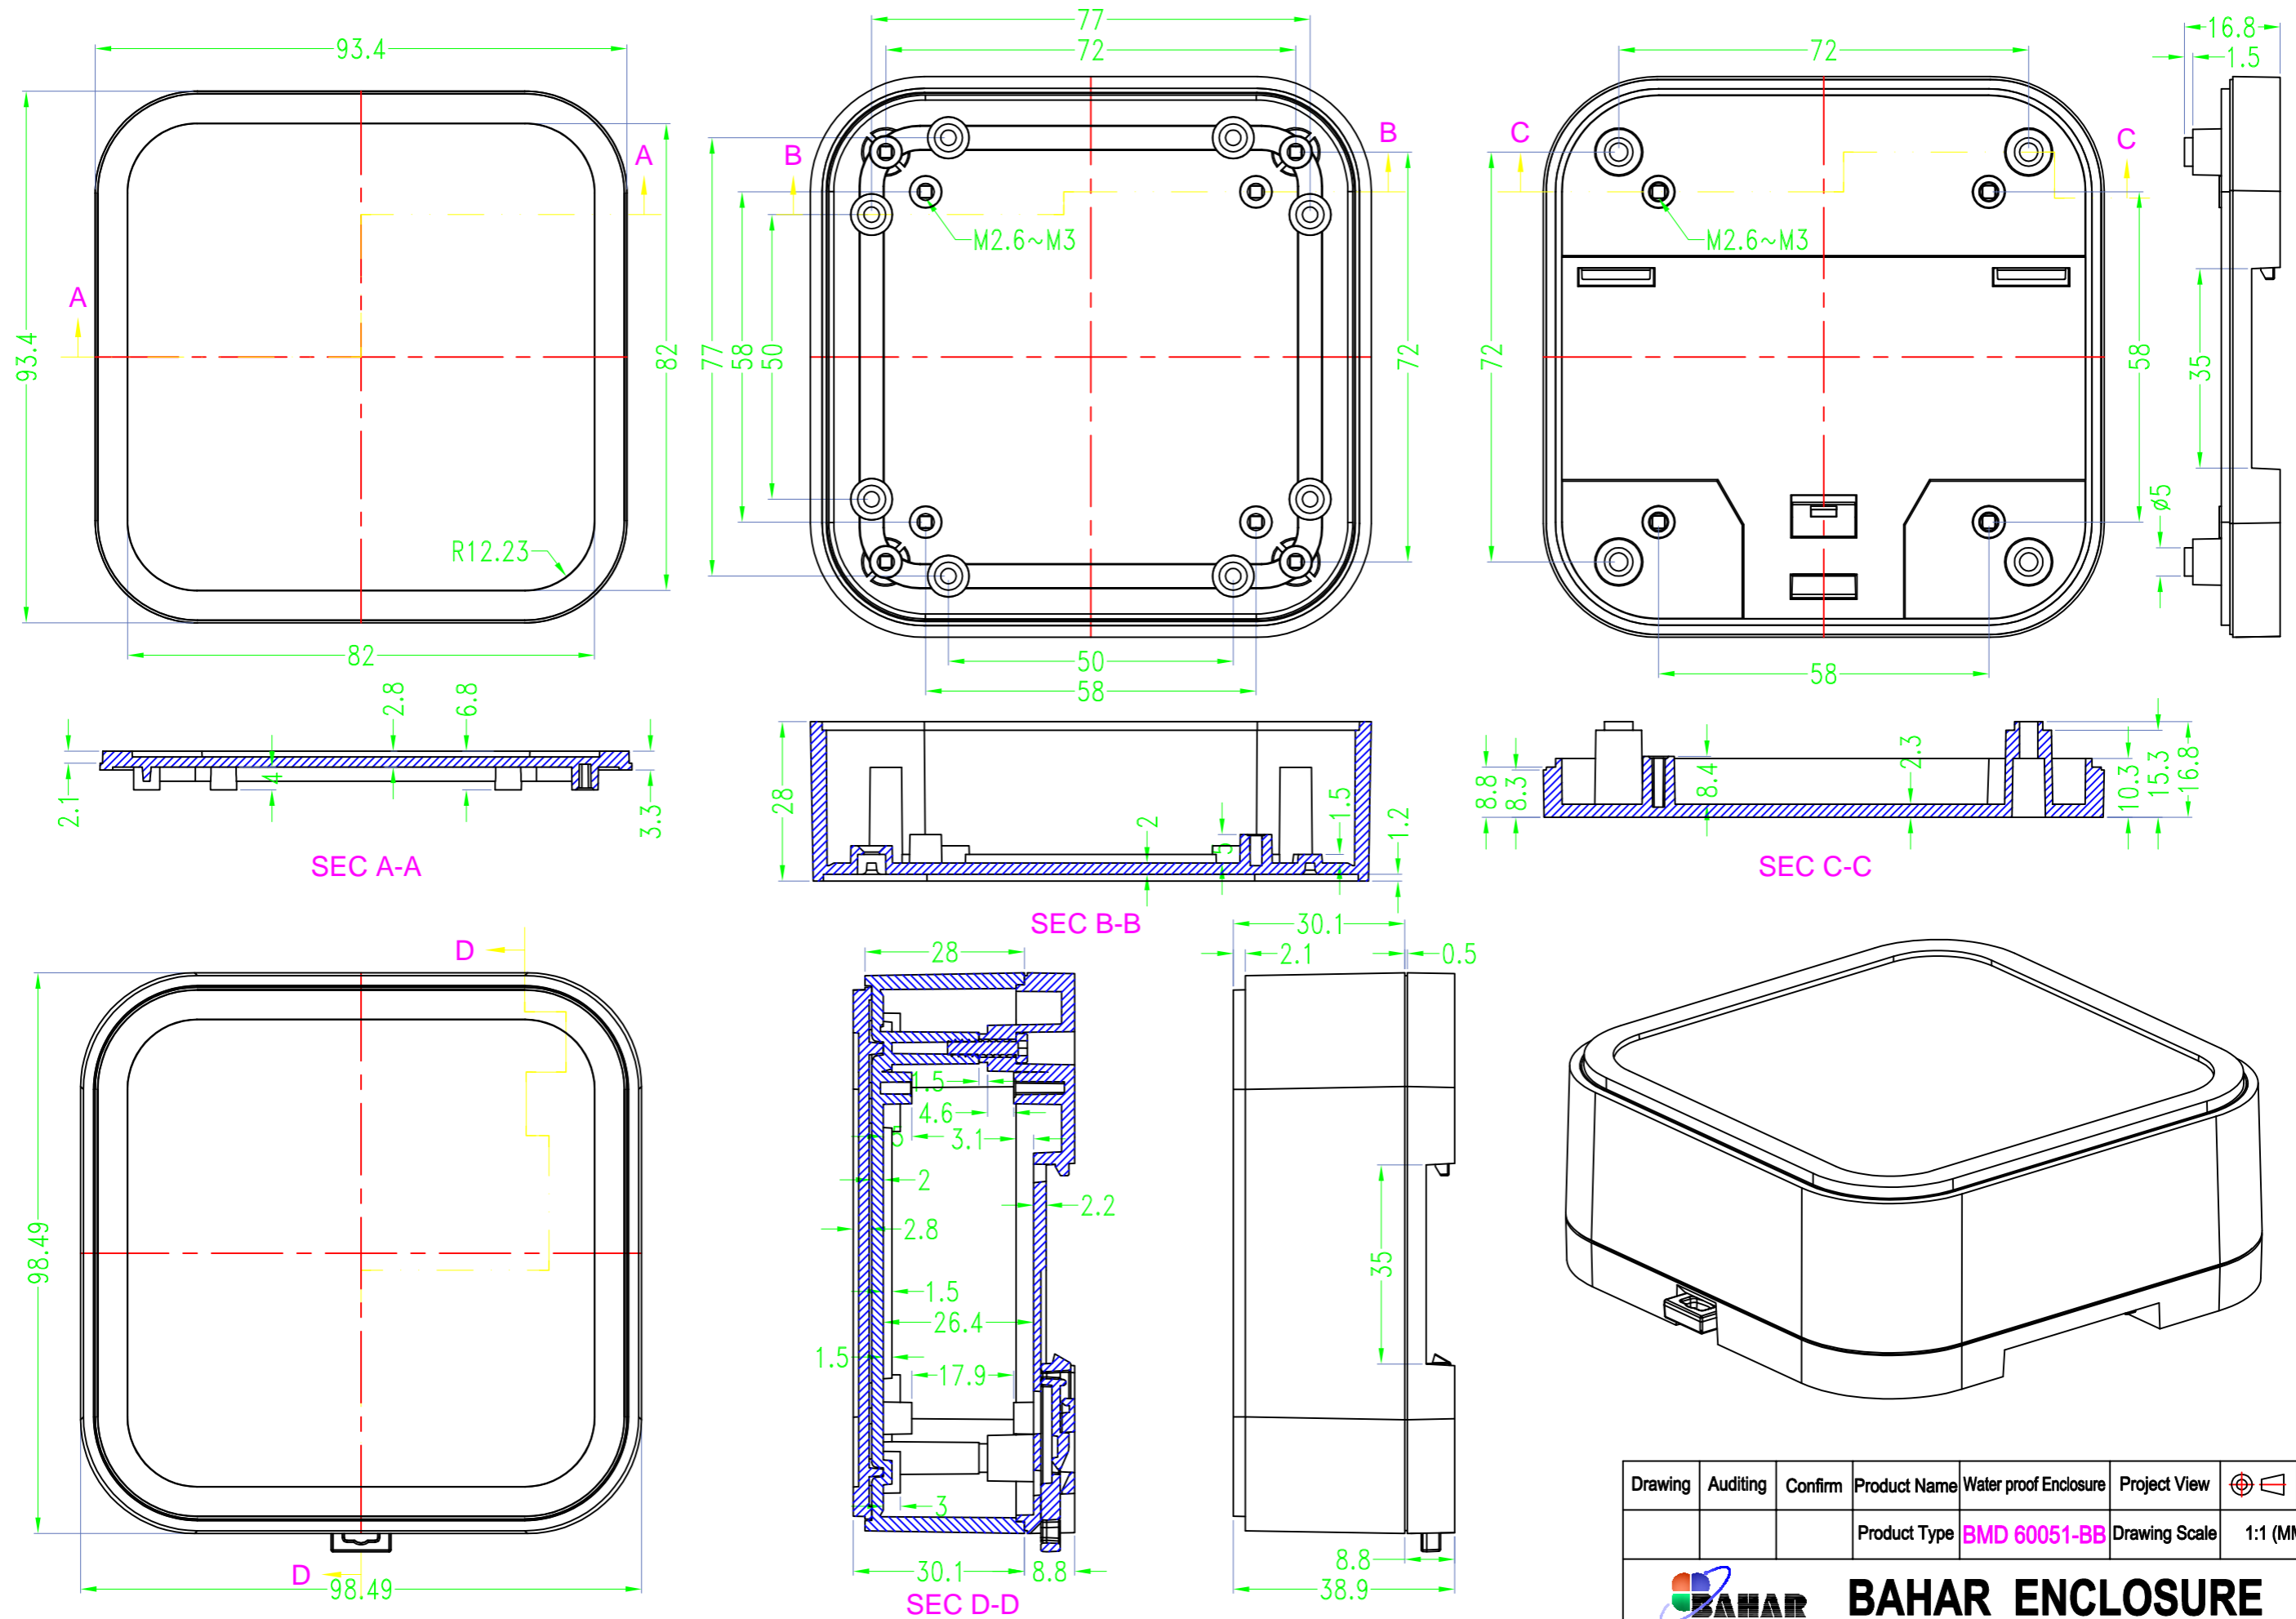

➤ 中框一共10种颜色

10 colors for middle part

➤ 上盖一共3种款式

3 options for lid

拉丝面 / Brushed texture

凹面 / Elevated edge

平面 / Flat

➤ 底盖一共3种款式

3 options for bottom

台式底 / Desk-top

导轨底 / Din rail type

墙挂底 / Wall-mount

SEC A-A

SEC B-B

SEC C-C

SEC D-D

Drawing	Auditing	Confirm	Product Name	Water proof Enclosure	Project View		A
			Product Type	BMD 60051-AA	Drawing Scale	1:1 (MM)	
			BAHAR ENCLOSURE				

SEC A-A

SEC B-B

SEC C-C

SEC D-D

Drawing	Auditing	Confirm	Product Name	Water proof Enclosure	Project View		A
			Product Type	BMD 60051-AB	Drawing Scale	1:1 (MM)	
			BAHAR ENCLOSURE				

Drawing	Auditing	Confirm	Product Name	Water proof Enclosure	Project View		A
			Product Type	BMD 60051-AC	Drawing Scale	1:1 (MM)	

Drawing	Auditing	Confirm	Product Name	Water proof Enclosure	Project View		A
			Product Type	BMD 60051-BA	Drawing Scale	1:1 (MM)	
			BAHAR ENCLOSURE				