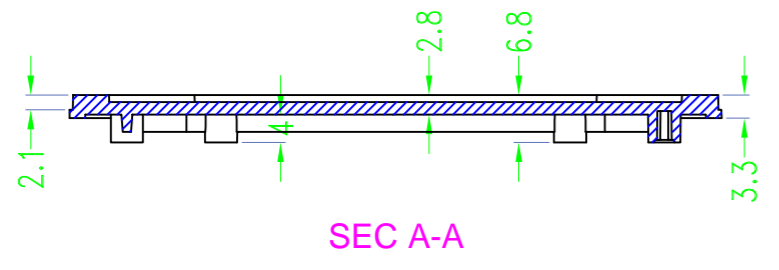

3 options for bottom

台式底 / Desk-top

导轨底 / Din rail type

墙挂底 / Wall-mount

SEC A-A

SEC B-B

SEC C-C

SEC D-D

Drawing	Auditing	Confirm	Product Name	Water proof Enclosure	Project View		A
			Product Type	BMD 60051-AA	Drawing Scale	1:1 (MM)	
			BAHAR ENCLOSURE				

SEC A-A

SEC B-B

SEC C-C

SEC D-D

Drawing	Auditing	Confirm	Product Name	Water proof Enclosure	Project View		A
			Product Type	BMD 60051-AB	Drawing Scale	1:1 (MM)	
			BAHAR ENCLOSURE				

Drawing	Auditing	Confirm	Product Name	Water proof Enclosure	Project View		A
			Product Type	BMD 60051-AC	Drawing Scale	1:1 (MM)	

Drawing	Auditing	Confirm	Product Name	Water proof Enclosure	Project View		A
			Product Type	BMD 60051-BA	Drawing Scale	1:1 (MM)	
			BAHAR ENCLOSURE				