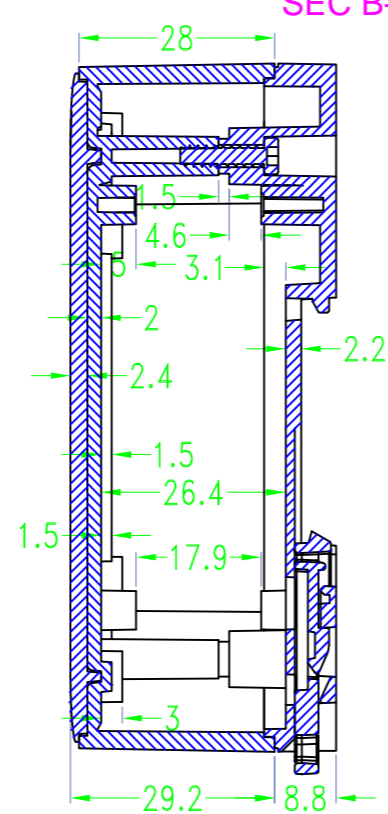

BAHAR ENCLOSURE

SEC A-A

SEC B-B

SEC C-C

SEC D-D

Drawing	Auditing	Confirm	Product Name	Water proof Enclosure	Project View		A
			Product Type	BMD 60051-CA	Drawing Scale	1:1 (MM)	

BAHAR ENCLOSURE

SEC A-A

SEC B-B

SEC C-C

SEC D-D

Drawing	Auditing	Confirm	Product Name	Water proof Enclosure	Project View		A
			Product Type	BMD 60051-CB	Drawing Scale	1:1 (MM)	
			BAHAR ENCLOSURE				

Drawing	Auditing	Confirm	Product Name	Water proof Enclosure	Project View		A
			Product Type	BMD 60051-CC	Drawing Scale	1:1 (MM)	