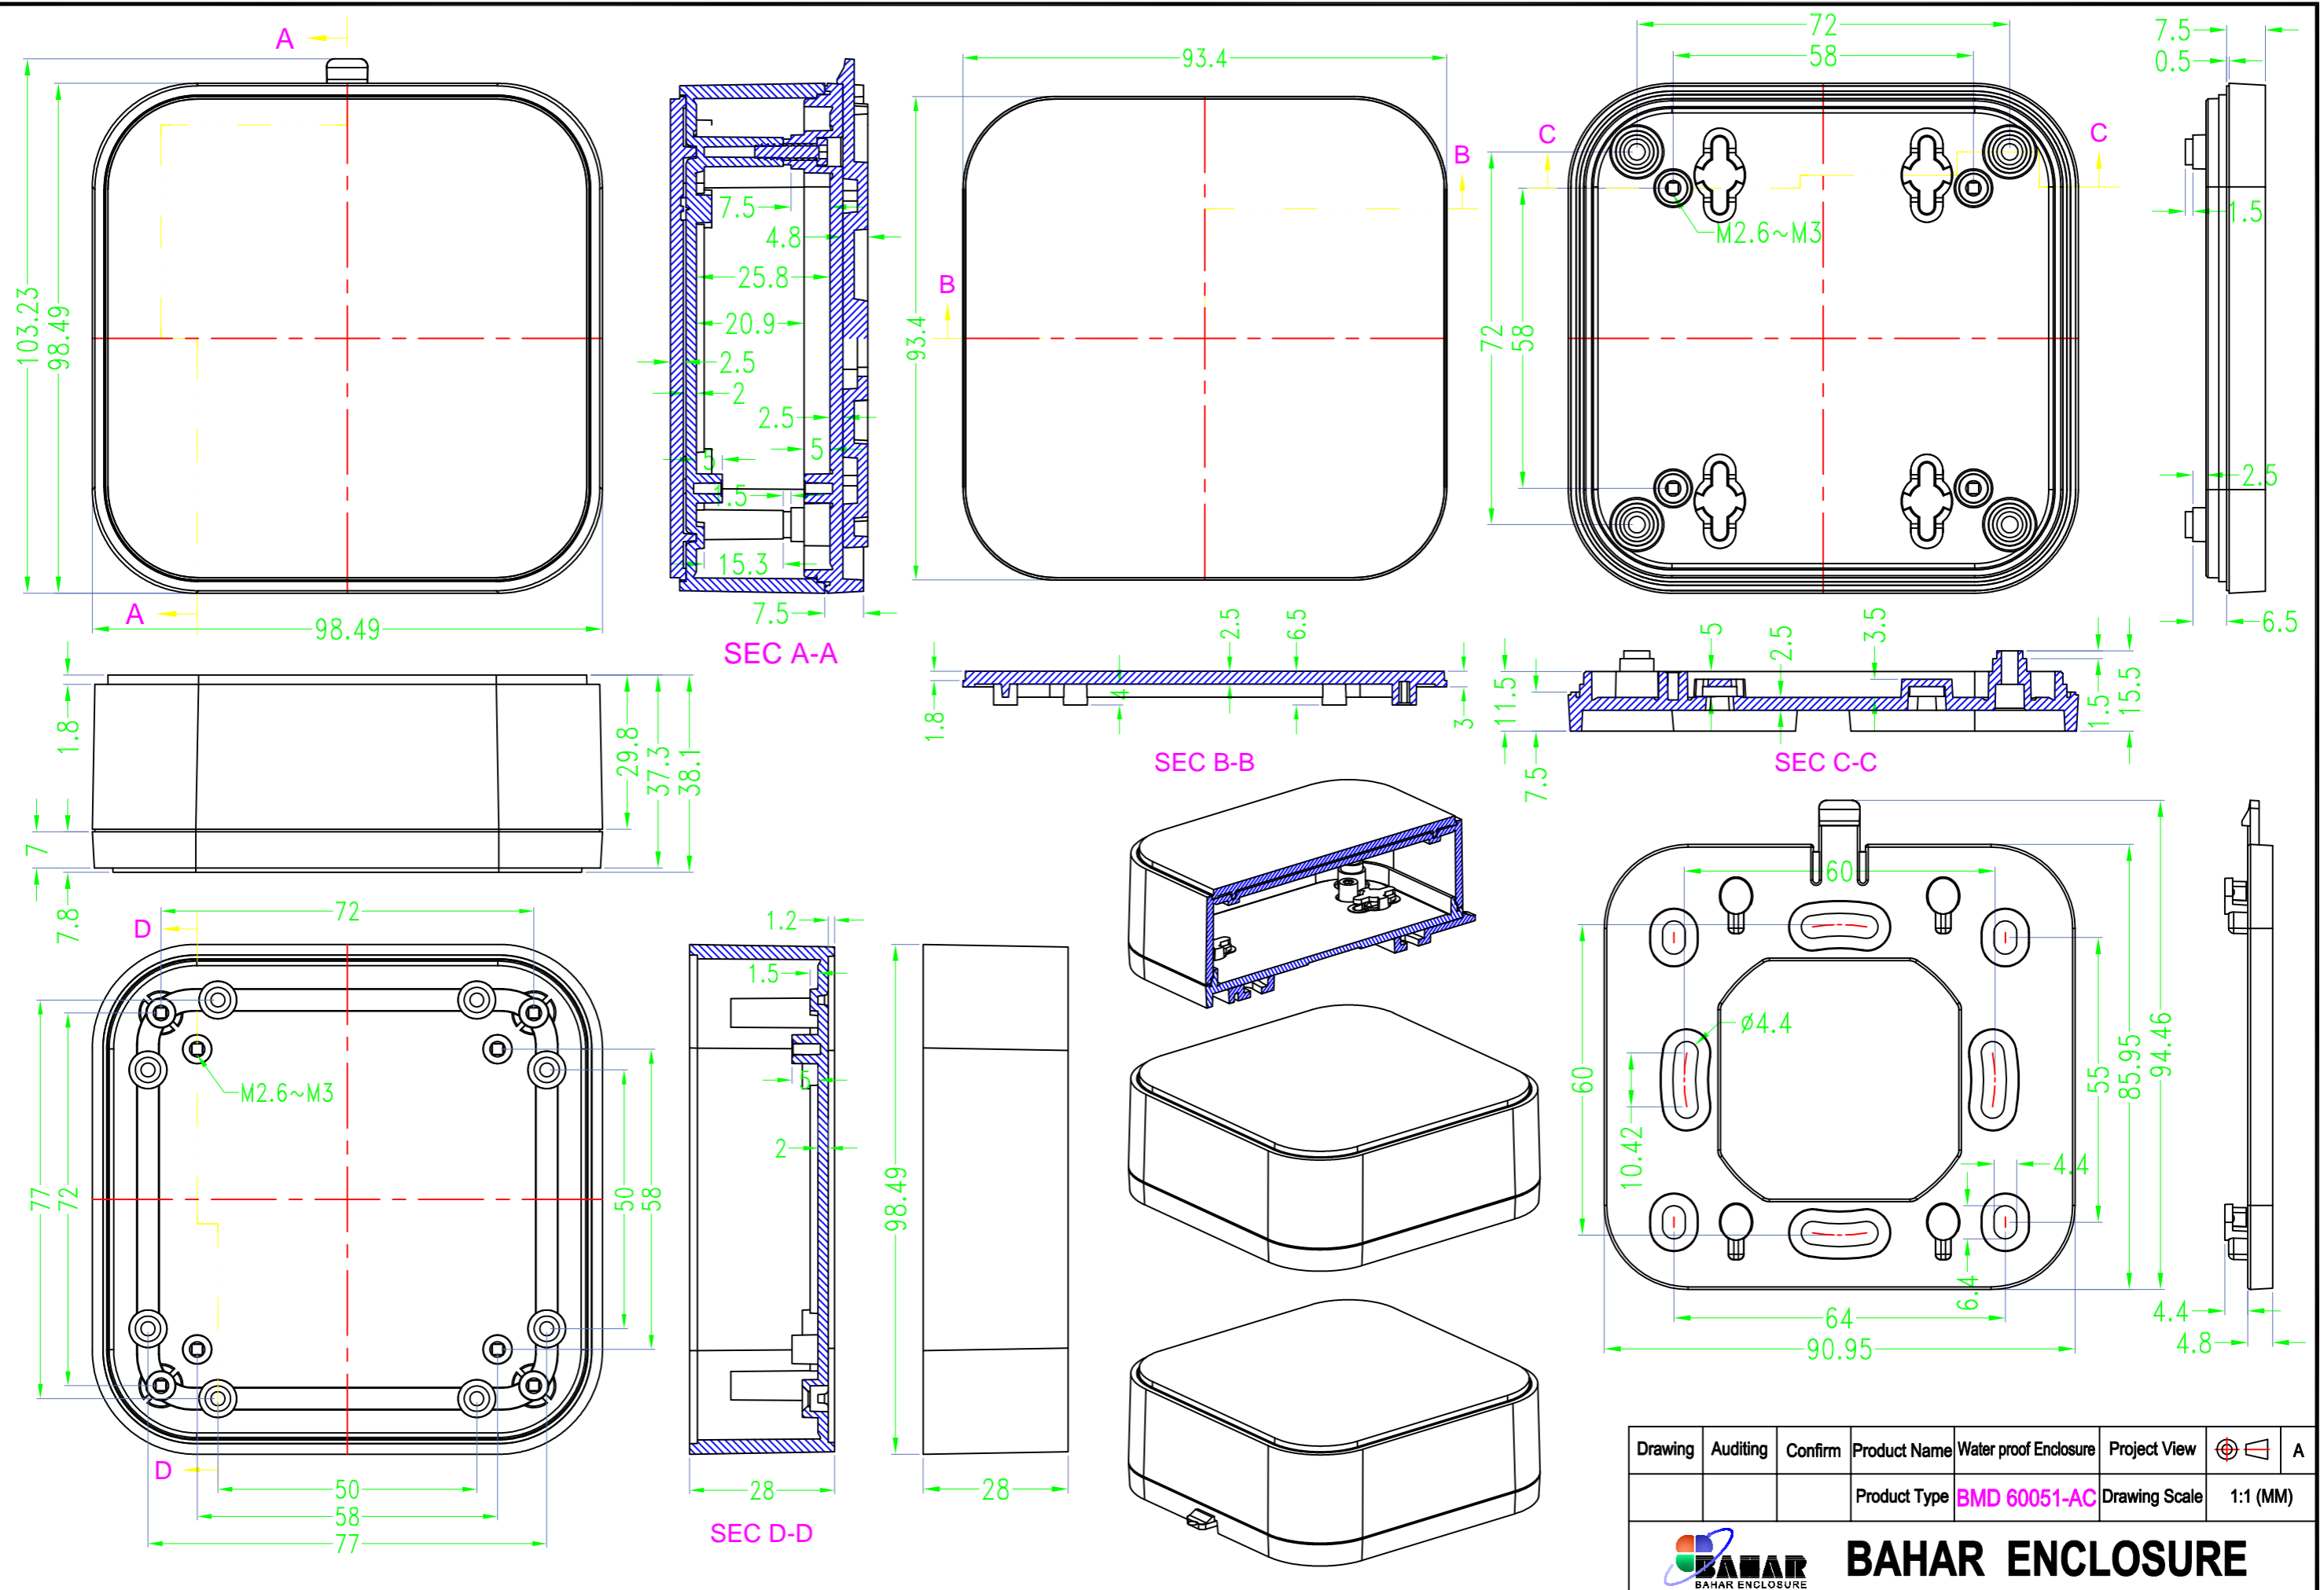

➤ 中框一共10种颜色

10 colors for middle part

➤ 上盖一共3种款式

3 options for lid

拉丝面 / Brushed texture

凹面 / Elevated edge

平面 / Flat

➤ 底盖一共3种款式

3 options for bottom

台式底 / Desk-top

导轨底 / Din rail type

墙挂底 / Wall-mount

SEC A-A

SEC B-B

SEC C-C

SEC D-D

Drawing	Auditing	Confirm	Product Name	Water proof Enclosure	Project View		A
			Product Type	BMD 60051-AA	Drawing Scale	1:1 (MM)	
			BAHAR ENCLOSURE				

SEC A-A

SEC B-B

SEC C-C

SEC D-D

Drawing	Auditing	Confirm	Product Name	Water proof Enclosure	Project View		A
			Product Type	BMD 60051-AB	Drawing Scale	1:1 (MM)	
			BAHAR ENCLOSURE				

Drawing	Auditing	Confirm	Product Name	Water proof Enclosure	Project View		A
			Product Type	BMD 60051-AC	Drawing Scale	1:1 (MM)	

Drawing	Auditing	Confirm	Product Name	Water proof Enclosure	Project View		A
			Product Type	BMD 60051-BA	Drawing Scale	1:1 (MM)	
			BAHAR ENCLOSURE				