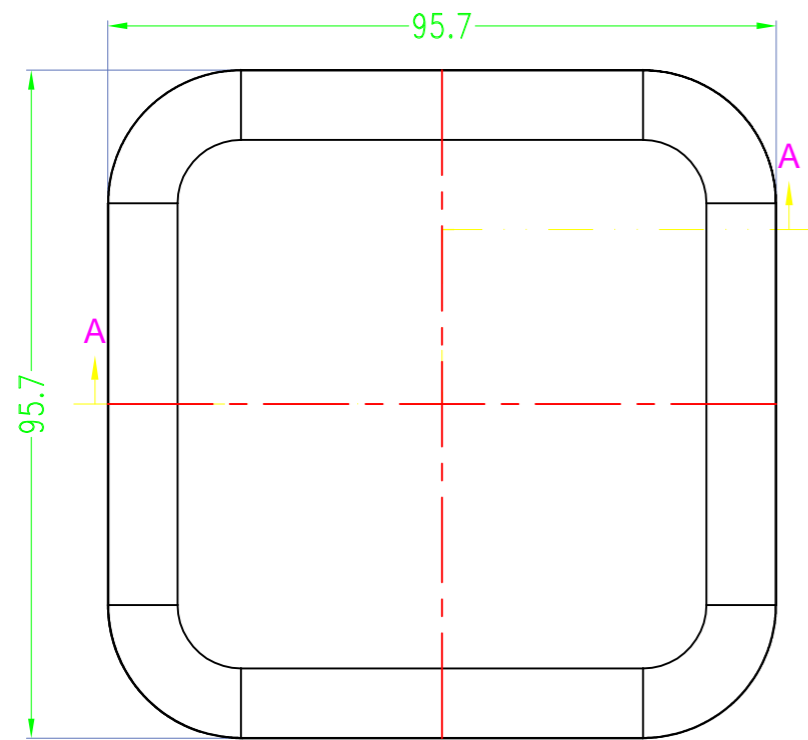

3 options for bottom

台式底 / Desk-top

导轨底 / Din rail type

墙挂底 / Wall-mount

SEC A-A

SEC B-B

SEC C-C

SEC D-D

Drawing	Auditing	Confirm	Product Name	Water proof Enclosure	Project View		A
			Product Type	BMD 60051-BB	Drawing Scale	1:1 (MM)	

BAHAR ENCLOSURE

Drawing	Auditing	Confirm	Product Name	Water proof Enclosure	Project View		A
			Product Type	BMD 60051-BC	Drawing Scale	1:1 (MM)	

BAHAR ENCLOSURE

SEC A-A

SEC B-B

SEC C-C

SEC D-D

Drawing	Auditing	Confirm	Product Name	Water proof Enclosure	Project View		A
			Product Type	BMD 60051-CA	Drawing Scale	1:1 (MM)	

BAHAR ENCLOSURE

SEC A-A