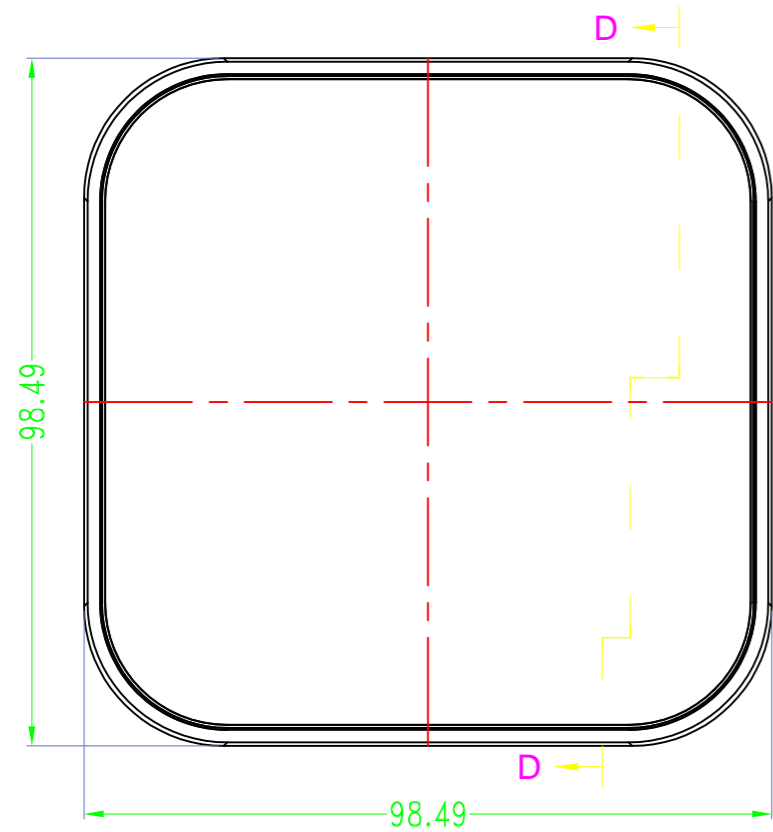

➤ 中框一共10种颜色

10 colors for middle part

➤ 上盖一共3种款式

3 options for lid

拉丝面 / Brushed texture

凹面 / Elevated edge

平面 / Flat

➤ 底盖一共3种款式

3 options for bottom

台式底 / Desk-top

导轨底 / Din rail type

墙挂底 / Wall-mount

SEC A-A

SEC B-B

SEC C-C

SEC D-D

Drawing	Auditing	Confirm	Product Name	Water proof Enclosure	Project View		A
			Product Type	BMD 60051-AA	Drawing Scale	1:1 (MM)	
			BAHAR ENCLOSURE				

SEC A-A

SEC B-B

SEC C-C

SEC D-D

Drawing	Auditing	Confirm	Product Name	Water proof Enclosure	Project View		A
			Product Type	BMD 60051-AB	Drawing Scale	1:1 (MM)	
			BAHAR ENCLOSURE				