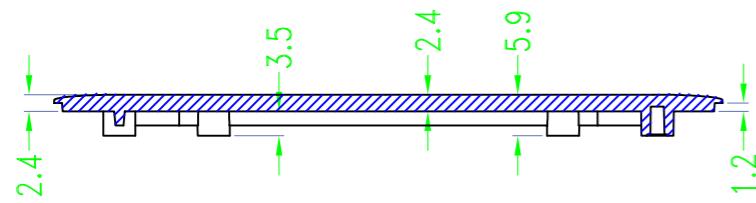

BAHAR ENCLOSURE

SEC A-A

SEC B-B

SEC C-C

SEC D-D

Drawing	Auditing	Confirm	Product Name	Water proof Enclosure	Project View		A
			Product Type	BMD 60051-CA	Drawing Scale	1:1 (MM)	

BAHAR ENCLOSURE

SEC A-A

SEC B-B

SEC C-C

SEC D-D

Drawing	Auditing	Confirm	Product Name	Water proof Enclosure	Project View		A
			Product Type	BMD 60051-CB	Drawing Scale	1:1 (MM)	
			BAHAR ENCLOSURE				

Drawing	Auditing	Confirm	Product Name	Water proof Enclosure	Project View		A
			Product Type	BMD 60051-CC	Drawing Scale	1:1 (MM)	