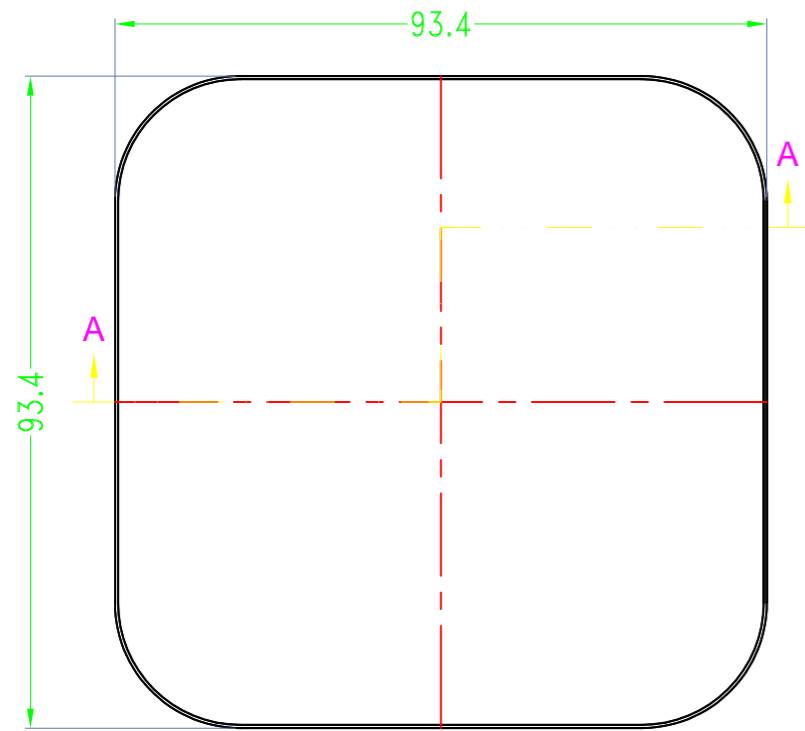

➤ 中框一共10种颜色

10 colors for middle part

➤ 上盖一共3种款式

3 options for lid

拉丝面 / Brushed texture

凹面 / Elevated edge

平面 / Flat

➤ 底盖一共3种款式

3 options for bottom

台式底 / Desk-top

导轨底 / Din rail type

墙挂底 / Wall-mount

SEC A-A

SEC B-B

SEC C-C

SEC D-D

Drawing	Auditing	Confirm	Product Name	Water proof Enclosure	Project View		A
			Product Type	BMD 60051-AA	Drawing Scale	1:1 (MM)	
			BAHAR ENCLOSURE				

SEC A-A

SEC B-B

SEC C-C

SEC D-D

Drawing	Auditing	Confirm	Product Name	Water proof Enclosure	Project View		A
			Product Type	BMD 60051-AB	Drawing Scale	1:1 (MM)	
			BAHAR ENCLOSURE				