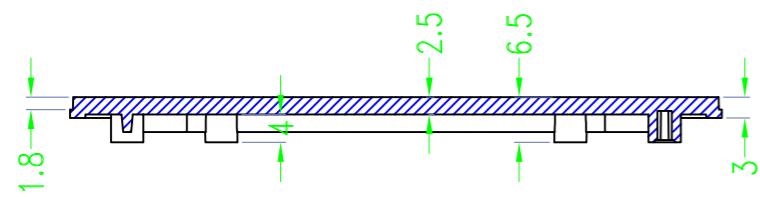

3 options for bottom

台式底 / Desk-top

导轨底 / Din rail type

墙挂底 / Wall-mount

SEC A-A

SEC B-B

SEC C-C

SEC D-D

Drawing	Auditing	Confirm	Product Name	Water proof Enclosure	Project View		A
			Product Type	BMD 60051-AA	Drawing Scale	1:1 (MM)	
			BAHAR ENCLOSURE				

SEC A-A

SEC B-B

SEC C-C

SEC D-D

Drawing	Auditing	Confirm	Product Name	Water proof Enclosure	Project View		A
			Product Type	BMD 60051-AB	Drawing Scale	1:1 (MM)	
			BAHAR ENCLOSURE				