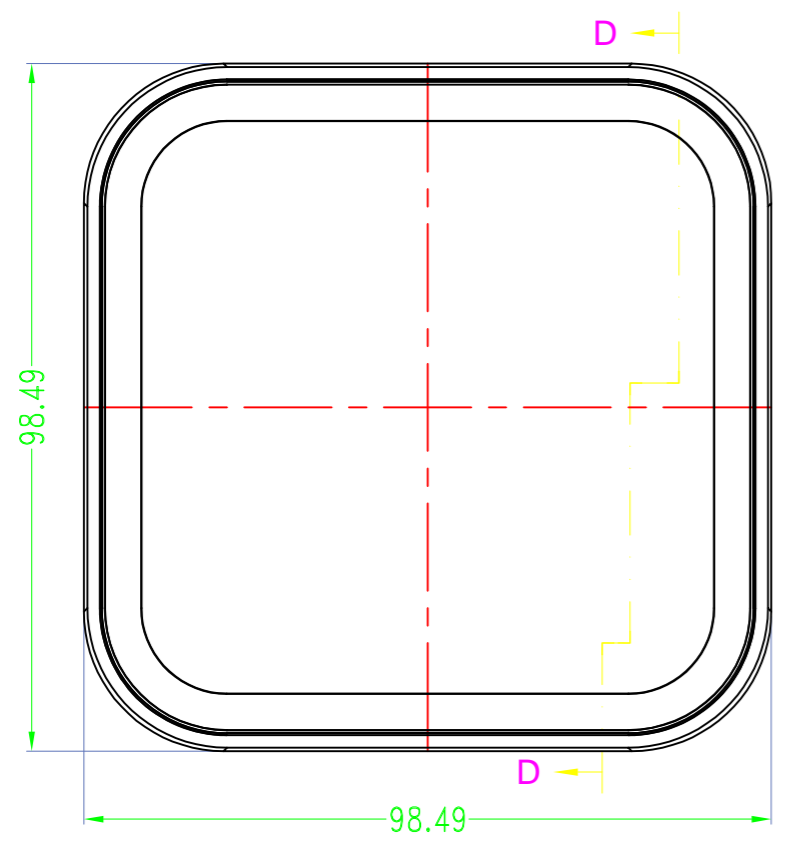

➤ 中框一共10种颜色

10 colors for middle part

➤ 上盖一共3种款式

3 options for lid

拉丝面 / Brushed texture

凹面 / Elevated edge

平面 / Flat

➤ 底盖一共3种款式

3 options for bottom

台式底 / Desk-top

导轨底 / Din rail type

墙挂底 / Wall-mount

SEC A-A

SEC B-B

SEC C-C

SEC D-D

Drawing	Auditing	Confirm	Product Name	Water proof Enclosure	Project View		A
			Product Type	BMD 60051-AA	Drawing Scale	1:1 (MM)	
			BAHAR ENCLOSURE				

SEC A-A

SEC B-B

SEC C-C

SEC D-D

Drawing	Auditing	Confirm	Product Name	Water proof Enclosure	Project View		A
			Product Type	BMD 60051-AB	Drawing Scale	1:1 (MM)	
			BAHAR ENCLOSURE				

Drawing	Auditing	Confirm	Product Name	Water proof Enclosure	Project View		A
			Product Type	BMD 60051-AC	Drawing Scale	1:1 (MM)	

Drawing	Auditing	Confirm	Product Name	Water proof Enclosure	Project View		A
			Product Type	BMD 60051-BA	Drawing Scale	1:1 (MM)	
			BAHAR ENCLOSURE				