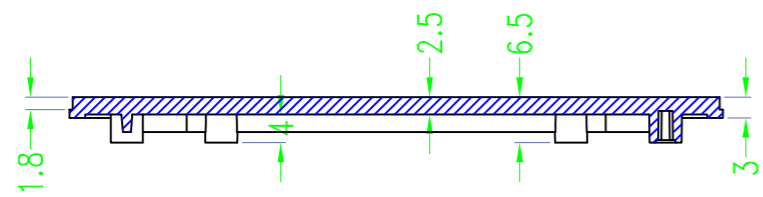

3 options for bottom

台式底 / Desk-top

导轨底 / Din rail type

墙挂底 / Wall-mount

SEC A-A

SEC B-B

SEC C-C

SEC D-D

Drawing	Auditing	Confirm	Product Name	Water proof Enclosure	Project View		A
			Product Type	BMD 60051-AA	Drawing Scale	1:1 (MM)	
			BAHAR ENCLOSURE				

SEC A-A

SEC B-B

SEC C-C

SEC D-D

Drawing	Auditing	Confirm	Product Name	Water proof Enclosure	Project View		A
			Product Type	BMD 60051-AB	Drawing Scale	1:1 (MM)	
			BAHAR ENCLOSURE				