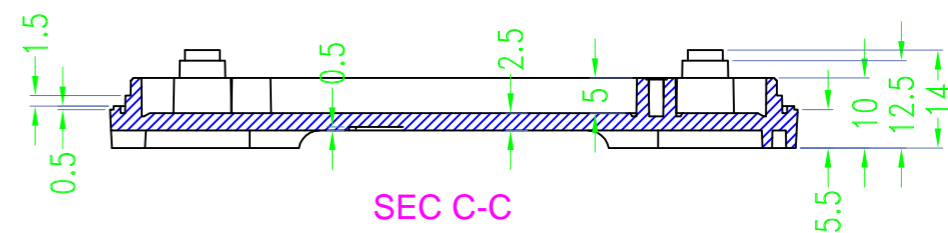

SEC C-C

Drawing	Auditing	Confirm	Product Name	Water proof Enclosure	Project View		A
			Product Type	BMD 60051-CA	Drawing Scale	1:1 (MM)	

BAHAR ENCLOSURE