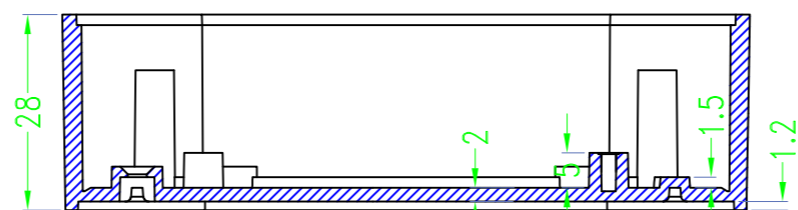

Drawing	Auditing	Confirm	Product Name	Water proof Enclosure	Project View		A
			Product Type	BMD 60051-BB	Drawing Scale	1:1 (MM)	

BAHAR ENCLOSURE

Drawing	Auditing	Confirm	Product Name	Water proof Enclosure	Project View		A
			Product Type	BMD 60051-BC	Drawing Scale	1:1 (MM)	

BAHAR ENCLOSURE

SEC A-A

SEC B-B

SEC C-C

SEC D-D

Drawing	Auditing	Confirm	Product Name	Water proof Enclosure	Project View		A
			Product Type	BMD 60051-CA	Drawing Scale	1:1 (MM)	

BAHAR ENCLOSURE

SEC A-A