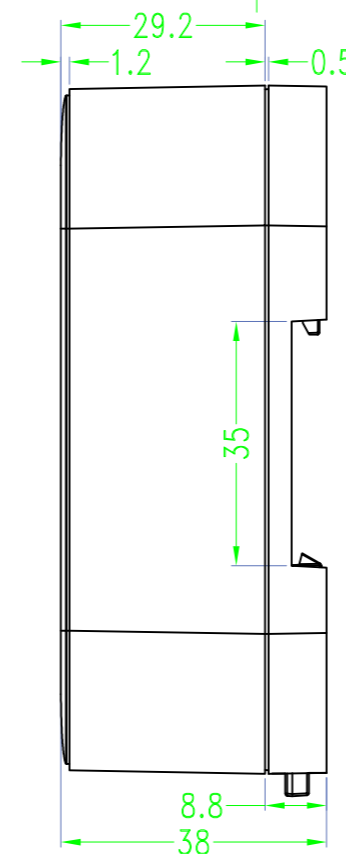

Drawing	Auditing	Confirm	Product Name	Water proof Enclosure	Project View		A
			Product Type	BMD 60051-BB	Drawing Scale	1:1 (MM)	

BAHAR ENCLOSURE

Drawing	Auditing	Confirm	Product Name	Water proof Enclosure	Project View		A
			Product Type	BMD 60051-BC	Drawing Scale	1:1 (MM)	

BAHAR ENCLOSURE

SEC A-A

SEC B-B

SEC C-C

SEC D-D

Drawing	Auditing	Confirm	Product Name	Water proof Enclosure	Project View		A
			Product Type	BMD 60051-CA	Drawing Scale	1:1 (MM)	

BAHAR ENCLOSURE

SEC A-A

SEC B-B

SEC C-C

SEC D-D

Drawing	Auditing	Confirm	Product Name	Water proof Enclosure	Project View		A
			Product Type	BMD 60051-CB	Drawing Scale	1:1 (MM)	
			BAHAR ENCLOSURE				

Drawing	Auditing	Confirm	Product Name	Water proof Enclosure	Project View		A
			Product Type	BMD 60051-CC	Drawing Scale	1:1 (MM)	