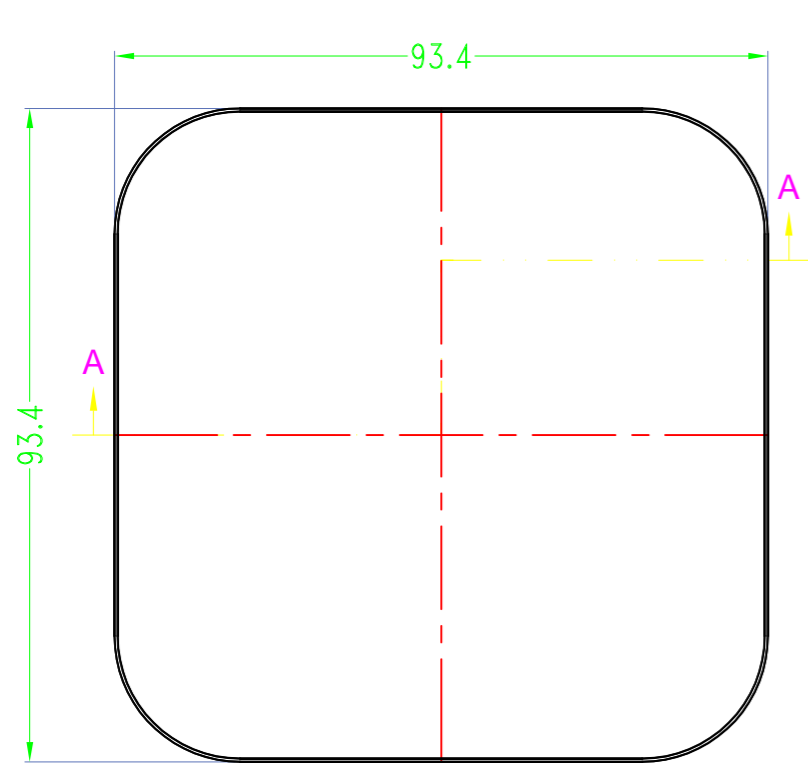

➤ 中框一共10种颜色

10 colors for middle part

➤ 上盖一共3种款式

3 options for lid

拉丝面 / Brushed texture

凹面 / Elevated edge

平面 / Flat

➤ 底盖一共3种款式

3 options for bottom

台式底 / Desk-top

导轨底 / Din rail type

墙挂底 / Wall-mount

SEC A-A

SEC B-B

SEC C-C

SEC D-D

Drawing	Auditing	Confirm	Product Name	Water proof Enclosure	Project View		A
			Product Type	BMD 60051-AA	Drawing Scale	1:1 (MM)	
			BAHAR ENCLOSURE				

SEC A-A

SEC B-B

SEC C-C

SEC D-D

Drawing	Auditing	Confirm	Product Name	Water proof Enclosure	Project View		A
			Product Type	BMD 60051-AB	Drawing Scale	1:1 (MM)	
			BAHAR ENCLOSURE				