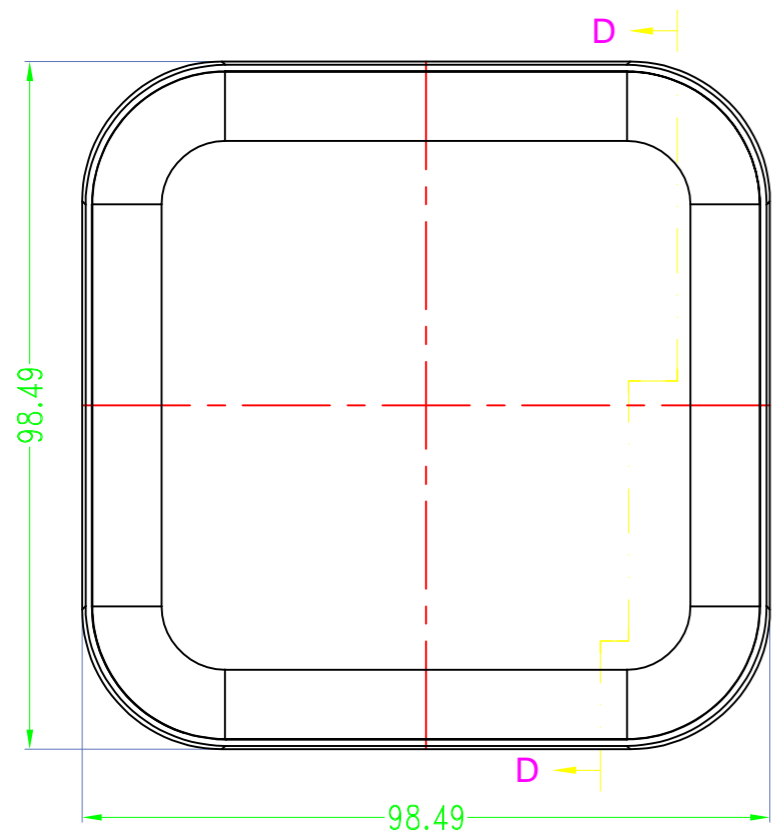

3 options for bottom

台式底 / Desk-top

导轨底 / Din rail type

墙挂底 / Wall-mount

SEC A-A

SEC B-B

SEC C-C

SEC D-D

Drawing	Auditing	Confirm	Product Name	Water proof Enclosure	Project View		A
			Product Type	BMD 60051-BB	Drawing Scale	1:1 (MM)	

BAHAR ENCLOSURE

Drawing	Auditing	Confirm	Product Name	Water proof Enclosure	Project View		A
			Product Type	BMD 60051-BC	Drawing Scale	1:1 (MM)	

BAHAR ENCLOSURE

SEC A-A

SEC B-B

SEC C-C

SEC D-D

Drawing	Auditing	Confirm	Product Name	Water proof Enclosure	Project View		A
			Product Type	BMD 60051-CA	Drawing Scale	1:1 (MM)	

BAHAR ENCLOSURE

SEC A-A

SEC B-B

SEC C-C

SEC D-D

Drawing	Auditing	Confirm	Product Name	Water proof Enclosure	Project View		A
			Product Type	BMD 60051-CB	Drawing Scale	1:1 (MM)	
			BAHAR ENCLOSURE				

Drawing	Auditing	Confirm	Product Name	Water proof Enclosure	Project View		A
			Product Type	BMD 60051-CC	Drawing Scale	1:1 (MM)	