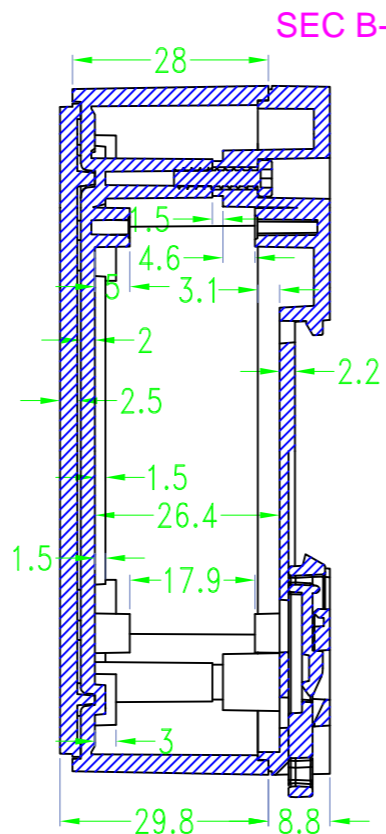

3 options for bottom

台式底 / Desk-top

导轨底 / Din rail type

墙挂底 / Wall-mount

SEC A-A

SEC B-B

SEC C-C

SEC D-D

Drawing	Auditing	Confirm	Product Name	Water proof Enclosure	Project View		A
			Product Type	BMD 60051-AA	Drawing Scale	1:1 (MM)	
			BAHAR ENCLOSURE				

SEC A-A

SEC B-B

SEC C-C

SEC D-D

Drawing	Auditing	Confirm	Product Name	Water proof Enclosure	Project View		A
			Product Type	BMD 60051-AB	Drawing Scale	1:1 (MM)	
			BAHAR ENCLOSURE				