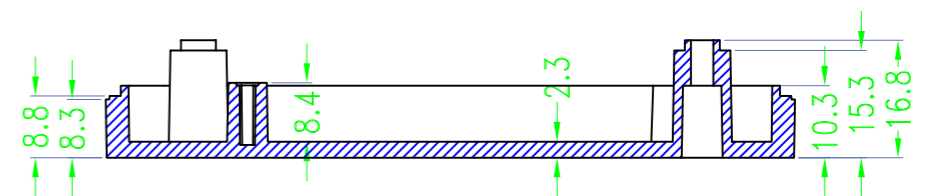

➤ 中框一共10种颜色

10 colors for middle part

➤ 上盖一共3种款式

3 options for lid

拉丝面 / Brushed texture

凹面 / Elevated edge

平面 / Flat

➤ 底盖一共3种款式

3 options for bottom

台式底 / Desk-top

导轨底 / Din rail type

墙挂底 / Wall-mount

SEC A-A

SEC B-B

SEC C-C

SEC D-D

Drawing	Auditing	Confirm	Product Name	Water proof Enclosure	Project View		A
			Product Type	BMD 60051-AA	Drawing Scale	1:1 (MM)	
			BAHAR ENCLOSURE				

SEC A-A

SEC B-B

SEC C-C

SEC D-D

Drawing	Auditing	Confirm	Product Name	Water proof Enclosure	Project View		A
			Product Type	BMD 60051-AB	Drawing Scale	1:1 (MM)	
			BAHAR ENCLOSURE				