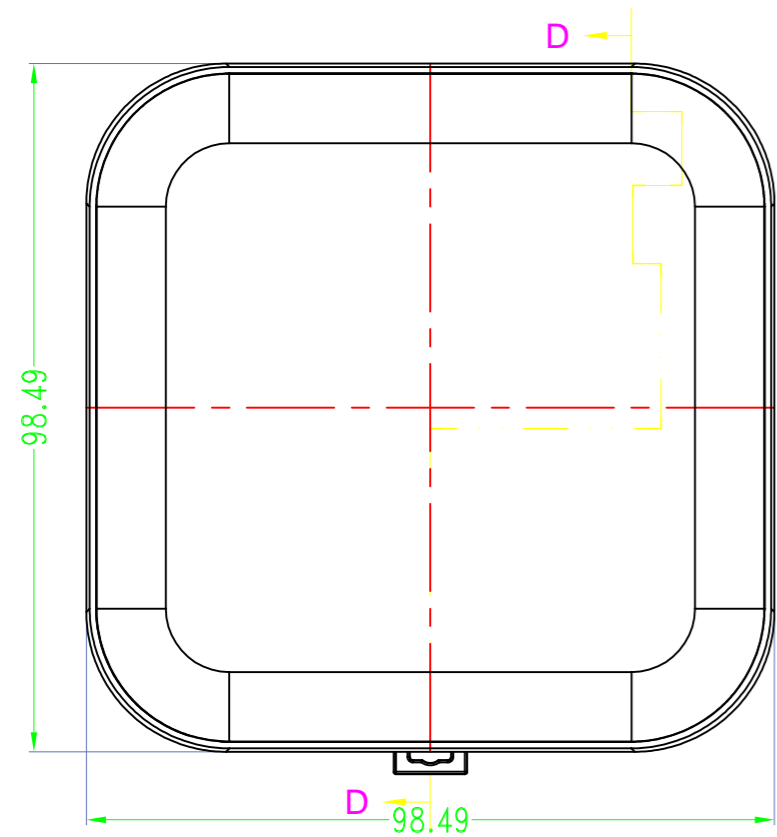

3 options for bottom

台式底 / Desk-top

导轨底 / Din rail type

墙挂底 / Wall-mount

SEC A-A

SEC B-B

SEC C-C

SEC D-D

Drawing	Auditing	Confirm	Product Name	Water proof Enclosure	Project View		A
			Product Type	BMD 60051-BB	Drawing Scale	1:1 (MM)	

BAHAR ENCLOSURE

Drawing	Auditing	Confirm	Product Name	Water proof Enclosure	Project View		A
			Product Type	BMD 60051-BC	Drawing Scale	1:1 (MM)	

BAHAR ENCLOSURE

SEC A-A

SEC B-B

SEC C-C

SEC D-D

Drawing	Auditing	Confirm	Product Name	Water proof Enclosure	Project View		A
			Product Type	BMD 60051-CA	Drawing Scale	1:1 (MM)	

BAHAR ENCLOSURE

SEC A-A

SEC B-B

SEC C-C

SEC D-D

Drawing	Auditing	Confirm	Product Name	Water proof Enclosure	Project View		A
			Product Type	BMD 60051-CB	Drawing Scale	1:1 (MM)	
			BAHAR ENCLOSURE				

Drawing	Auditing	Confirm	Product Name	Water proof Enclosure	Project View		A
			Product Type	BMD 60051-CC	Drawing Scale	1:1 (MM)	