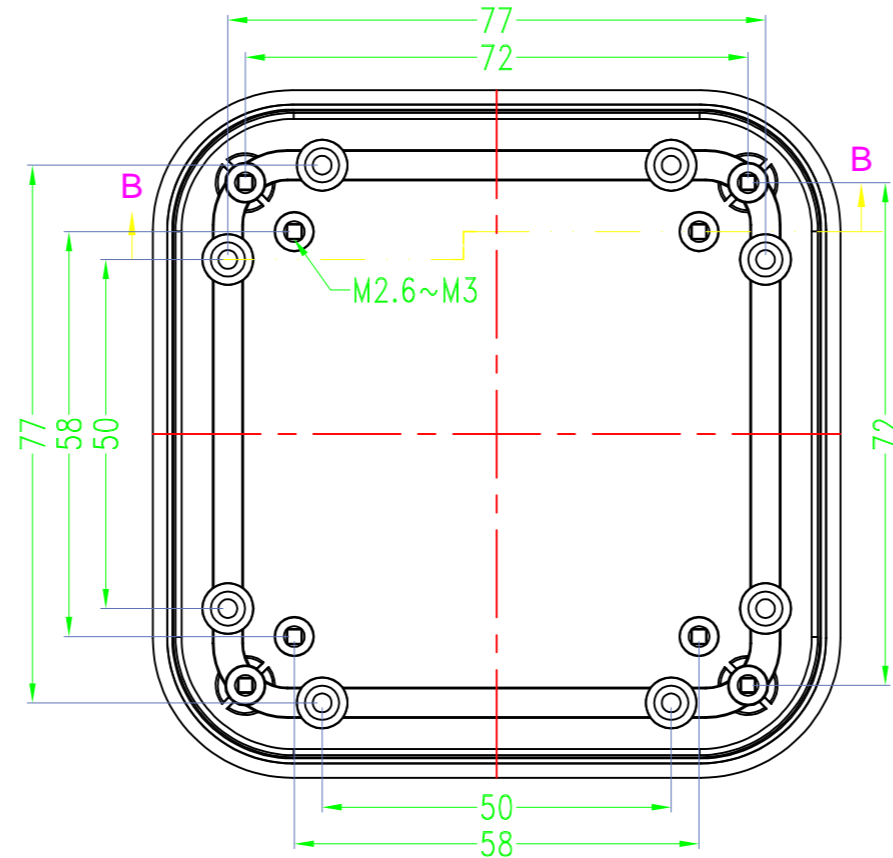

➤ 中框一共10种颜色

10 colors for middle part

➤ 上盖一共3种款式

3 options for lid

拉丝面 / Brushed texture

凹面 / Elevated edge

平面 / Flat

➤ 底盖一共3种款式

3 options for bottom

台式底 / Desk-top

导轨底 / Din rail type

墙挂底 / Wall-mount

SEC A-A

SEC B-B

SEC C-C

SEC D-D

Drawing	Auditing	Confirm	Product Name	Water proof Enclosure	Project View		A
			Product Type	BMD 60051-AA	Drawing Scale	1:1 (MM)	
			BAHAR ENCLOSURE				

SEC A-A

SEC B-B

SEC C-C

SEC D-D

Drawing	Auditing	Confirm	Product Name	Water proof Enclosure	Project View		A
			Product Type	BMD 60051-AB	Drawing Scale	1:1 (MM)	
			BAHAR ENCLOSURE				