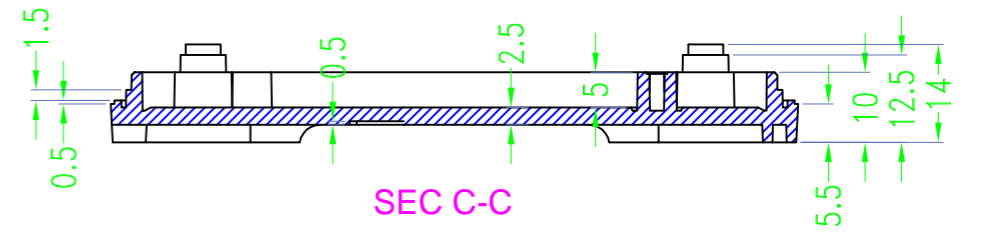

Drawing	Auditing	Confirm	Product Name	Water proof Enclosure	Project View		A
			Product Type	BMD 60051-BA	Drawing Scale	1:1 (MM)	
			BAHAR ENCLOSURE