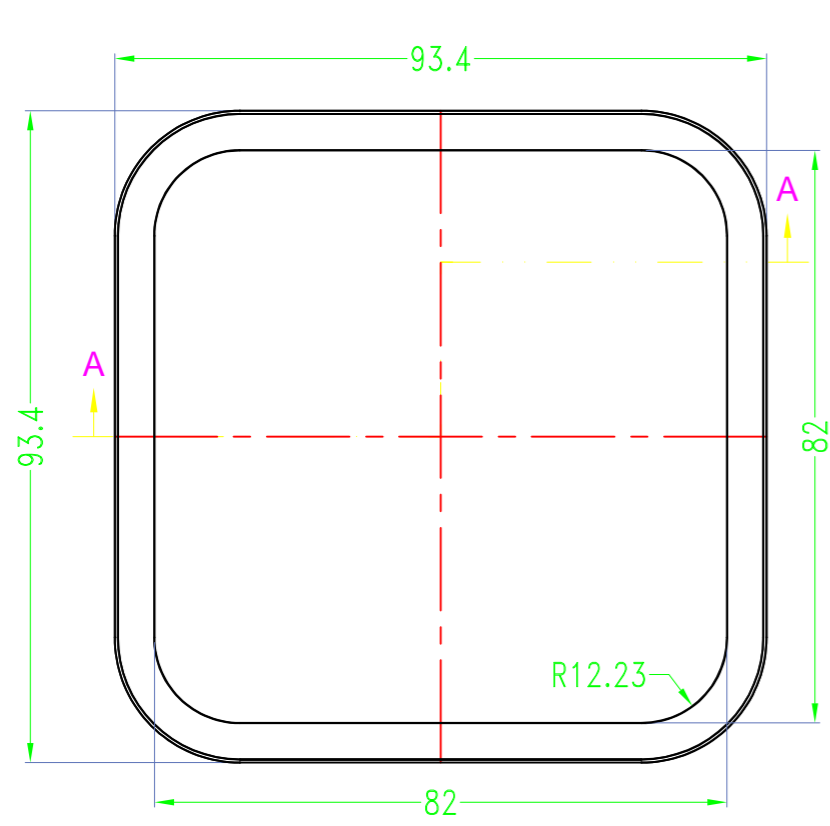

3 options for bottom

台式底 / Desk-top

导轨底 / Din rail type

墙挂底 / Wall-mount

SEC A-A

SEC B-B

SEC C-C

SEC D-D

Drawing	Auditing	Confirm	Product Name	Water proof Enclosure	Project View		A
			Product Type	BMD 60051-AA	Drawing Scale	1:1 (MM)	
			BAHAR ENCLOSURE				

SEC A-A

SEC B-B

SEC C-C

SEC D-D

Drawing	Auditing	Confirm	Product Name	Water proof Enclosure	Project View		A
			Product Type	BMD 60051-AB	Drawing Scale	1:1 (MM)	
			BAHAR ENCLOSURE				

Drawing	Auditing	Confirm	Product Name	Water proof Enclosure	Project View		A
			Product Type	BMD 60051-AC	Drawing Scale	1:1 (MM)	

Drawing	Auditing	Confirm	Product Name	Water proof Enclosure	Project View		A
			Product Type	BMD 60051-BA	Drawing Scale	1:1 (MM)	
			BAHAR ENCLOSURE				