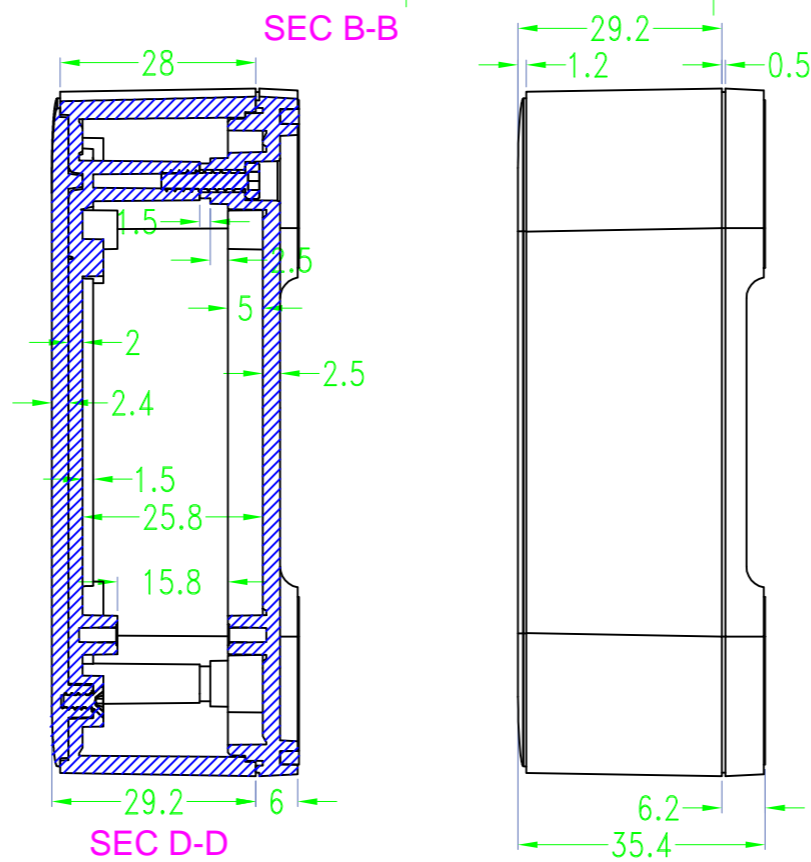

Drawing	Auditing	Confirm	Product Name	Water proof Enclosure	Project View		A
			Product Type	BMD 60051-BB	Drawing Scale	1:1 (MM)	

BAHAR ENCLOSURE

Drawing	Auditing	Confirm	Product Name	Water proof Enclosure	Project View		A
			Product Type	BMD 60051-BC	Drawing Scale	1:1 (MM)	

BAHAR ENCLOSURE

SEC A-A

SEC B-B

SEC C-C

SEC D-D

Drawing	Auditing	Confirm	Product Name	Water proof Enclosure	Project View		A
			Product Type	BMD 60051-CA	Drawing Scale	1:1 (MM)	

BAHAR ENCLOSURE

SEC A-A

SEC B-B

SEC C-C

SEC D-D

Drawing	Auditing	Confirm	Product Name	Water proof Enclosure	Project View		A
			Product Type	BMD 60051-CB	Drawing Scale	1:1 (MM)	
			BAHAR ENCLOSURE				

Drawing	Auditing	Confirm	Product Name	Water proof Enclosure	Project View		A
			Product Type	BMD 60051-CC	Drawing Scale	1:1 (MM)	