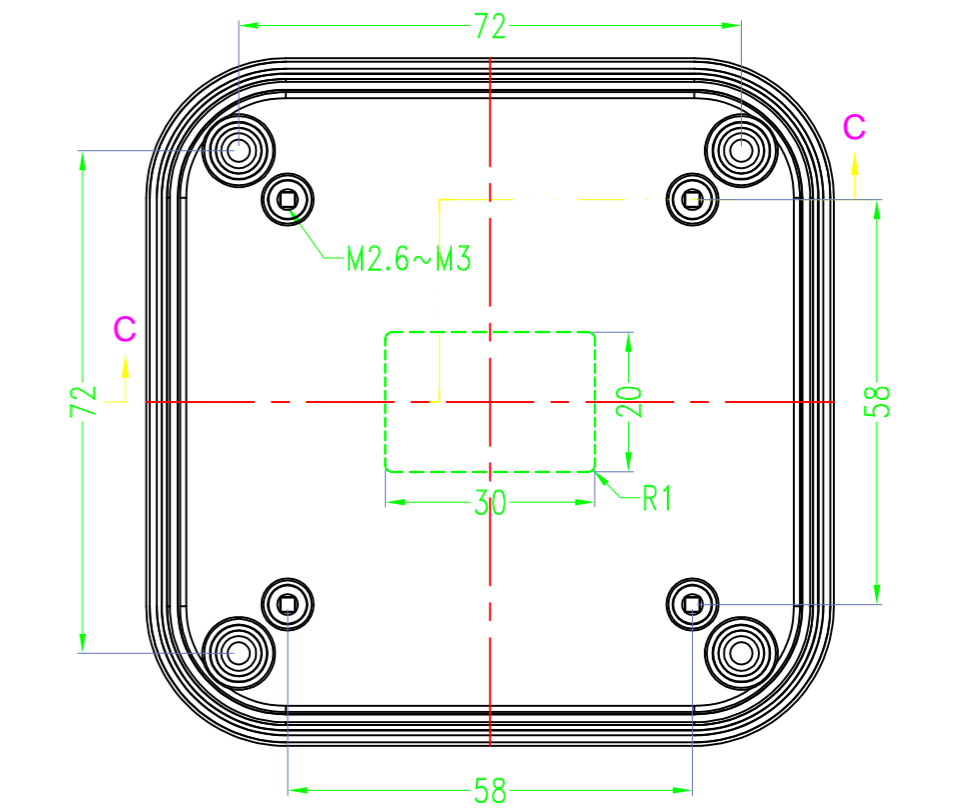

➤ 中框一共10种颜色

10 colors for middle part

➤ 上盖一共3种款式

3 options for lid

拉丝面 / Brushed texture

凹面 / Elevated edge

平面 / Flat

➤ 底盖一共3种款式

3 options for bottom

台式底 / Desk-top

导轨底 / Din rail type

墙挂底 / Wall-mount

SEC A-A

SEC B-B

SEC C-C

SEC D-D

Drawing	Auditing	Confirm	Product Name	Water proof Enclosure	Project View		A
			Product Type	BMD 60051-AA	Drawing Scale	1:1 (MM)	
			BAHAR ENCLOSURE				

SEC A-A

SEC B-B

SEC C-C

SEC D-D

Drawing	Auditing	Confirm	Product Name	Water proof Enclosure	Project View		A
			Product Type	BMD 60051-AB	Drawing Scale	1:1 (MM)	
			BAHAR ENCLOSURE				