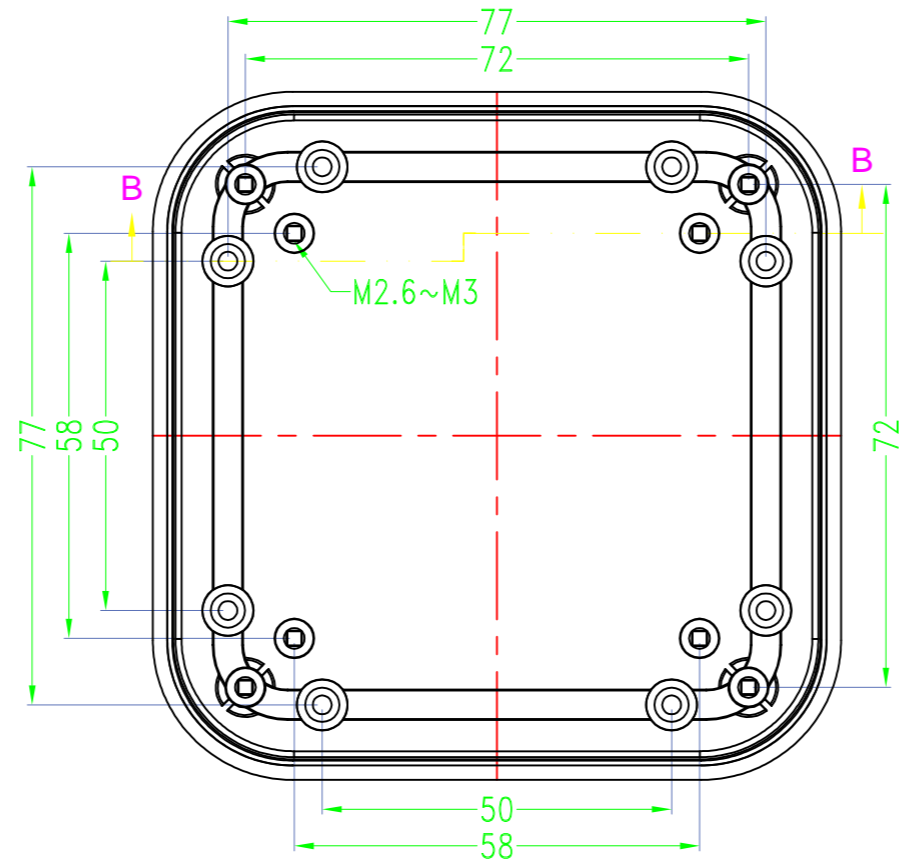

BAHAR ENCLOSURE

SEC A-A

SEC B-B

SEC C-C

SEC D-D

Drawing	Auditing	Confirm	Product Name	Water proof Enclosure	Project View		A
			Product Type	BMD 60051-CA	Drawing Scale	1:1 (MM)	

BAHAR ENCLOSURE

SEC A-A

SEC B-B

SEC C-C

SEC D-D

Drawing	Auditing	Confirm	Product Name	Water proof Enclosure	Project View		A
			Product Type	BMD 60051-CB	Drawing Scale	1:1 (MM)	
			BAHAR ENCLOSURE				

Drawing	Auditing	Confirm	Product Name	Water proof Enclosure	Project View		A
			Product Type	BMD 60051-CC	Drawing Scale	1:1 (MM)	