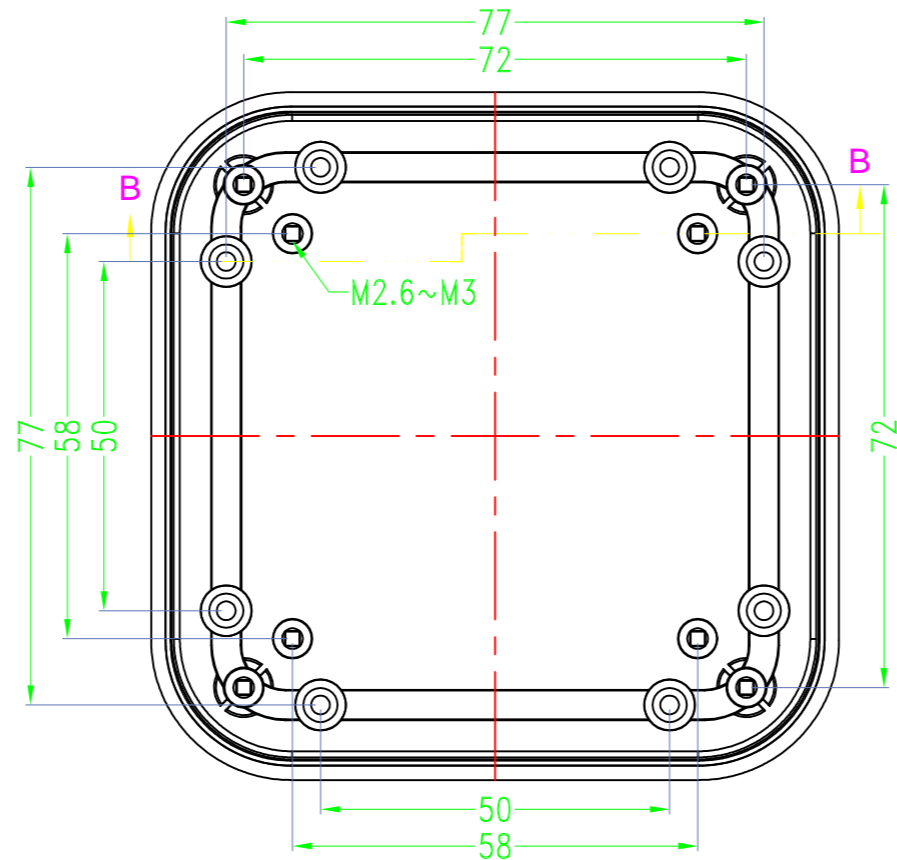

Drawing	Auditing	Confirm	Product Name	Water proof Enclosure	Project View		A
			Product Type	BMD 60051-BB	Drawing Scale	1:1 (MM)	

BAHAR ENCLOSURE

Drawing	Auditing	Confirm	Product Name	Water proof Enclosure	Project View		A
			Product Type	BMD 60051-BC	Drawing Scale	1:1 (MM)	

BAHAR ENCLOSURE

SEC A-A

SEC B-B

SEC C-C

SEC D-D

Drawing	Auditing	Confirm	Product Name	Water proof Enclosure	Project View		A
			Product Type	BMD 60051-CA	Drawing Scale	1:1 (MM)	

BAHAR ENCLOSURE

SEC A-A