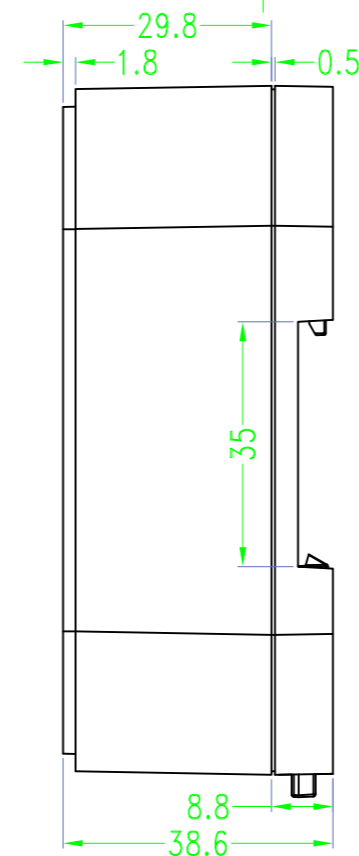

3 options for bottom

台式底 / Desk-top

导轨底 / Din rail type

墙挂底 / Wall-mount

SEC A-A

SEC B-B

SEC C-C

SEC D-D

Drawing	Auditing	Confirm	Product Name	Water proof Enclosure	Project View		A
			Product Type	BMD 60051-AA	Drawing Scale	1:1 (MM)	
			BAHAR ENCLOSURE				

SEC A-A

SEC B-B

SEC C-C

SEC D-D

Drawing	Auditing	Confirm	Product Name	Water proof Enclosure	Project View		A
			Product Type	BMD 60051-AB	Drawing Scale	1:1 (MM)	
			BAHAR ENCLOSURE				

Drawing	Auditing	Confirm	Product Name	Water proof Enclosure	Project View		A
			Product Type	BMD 60051-AC	Drawing Scale	1:1 (MM)	

Drawing	Auditing	Confirm	Product Name	Water proof Enclosure	Project View		A
			Product Type	BMD 60051-BA	Drawing Scale	1:1 (MM)	
			BAHAR ENCLOSURE				