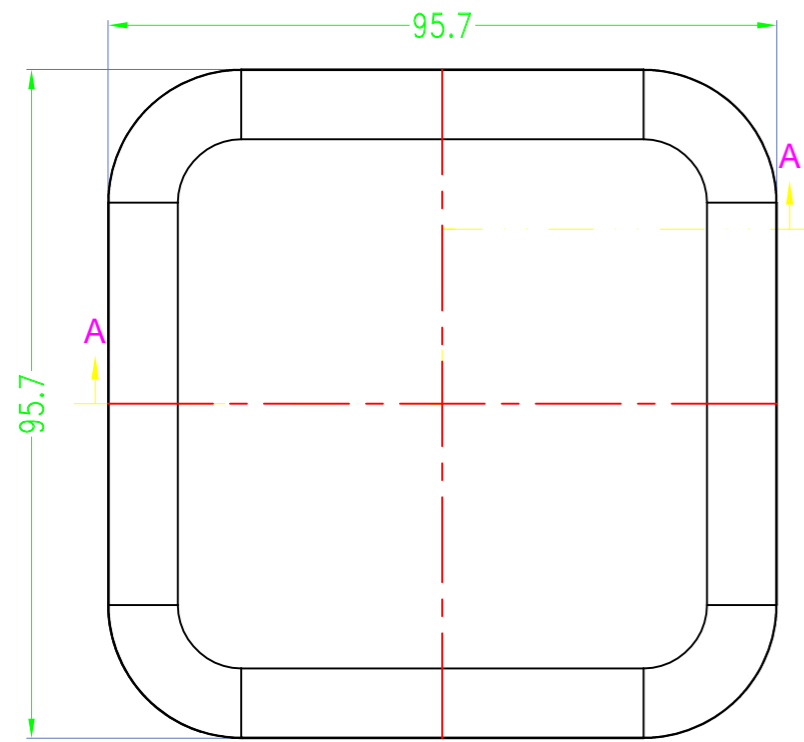

BAHAR ENCLOSURE

SEC A-A

SEC B-B

SEC C-C

SEC D-D

Drawing	Auditing	Confirm	Product Name	Water proof Enclosure	Project View		A
			Product Type	BMD 60051-CA	Drawing Scale	1:1 (MM)	

BAHAR ENCLOSURE

SEC A-A