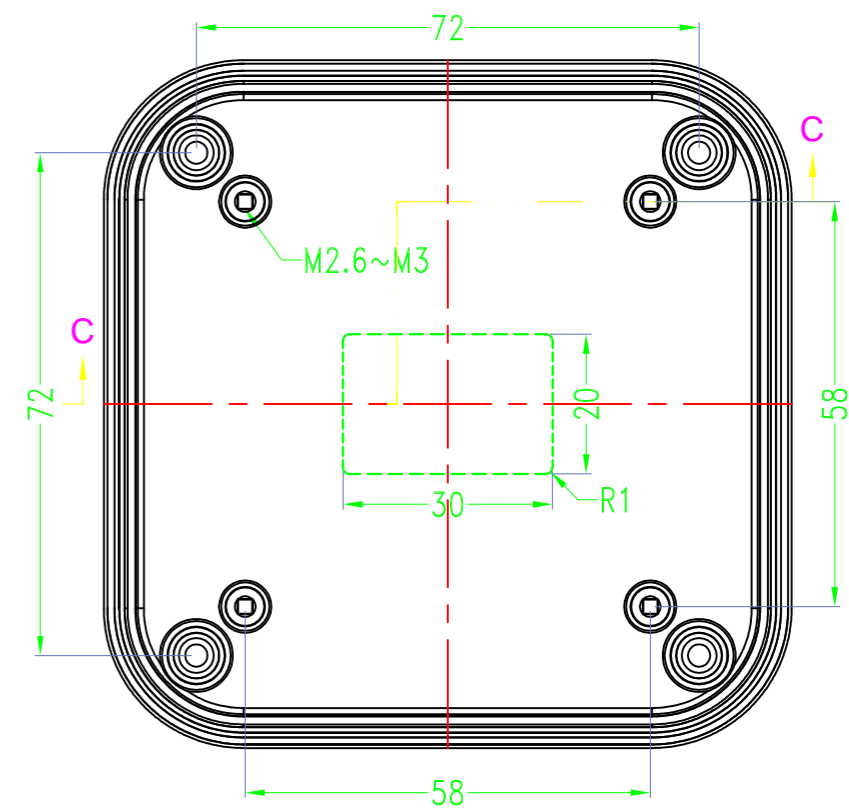

Drawing	Auditing	Confirm	Product Name	Water proof Enclosure	Project View		A
			Product Type	BMD 60051-BB	Drawing Scale	1:1 (MM)	

BAHAR ENCLOSURE

Drawing	Auditing	Confirm	Product Name	Water proof Enclosure	Project View		A
			Product Type	BMD 60051-BC	Drawing Scale	1:1 (MM)	

BAHAR ENCLOSURE

SEC A-A

SEC B-B

SEC C-C

SEC D-D

Drawing	Auditing	Confirm	Product Name	Water proof Enclosure	Project View		A
			Product Type	BMD 60051-CA	Drawing Scale	1:1 (MM)	

BAHAR ENCLOSURE

SEC A-A