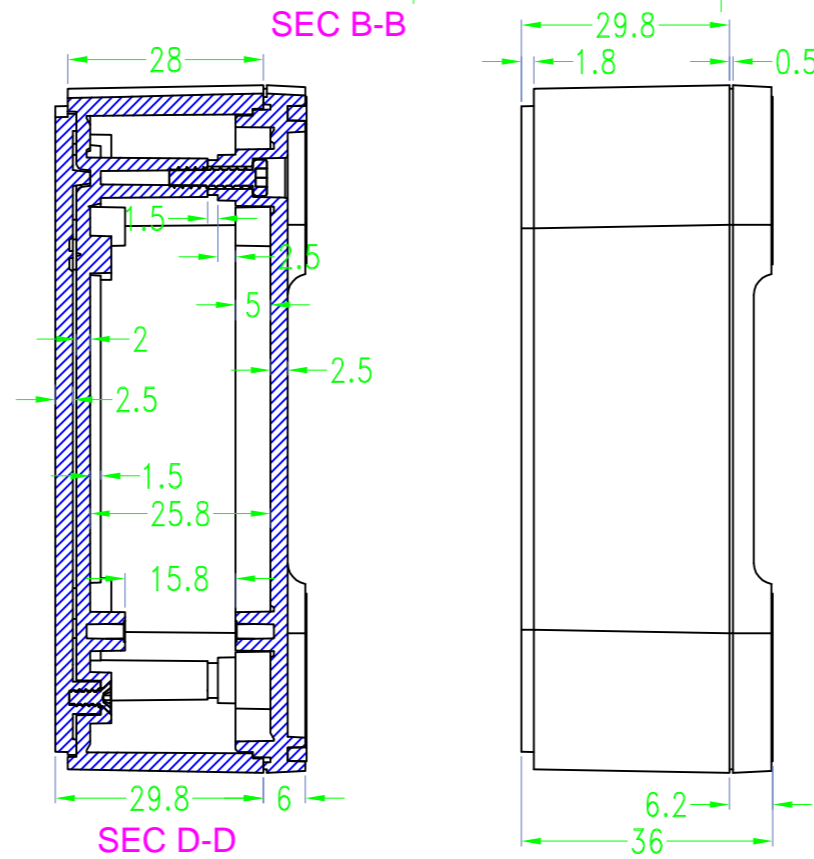

➤ 中框一共10种颜色

10 colors for middle part

➤ 上盖一共3种款式

3 options for lid

拉丝面 / Brushed texture

凹面 / Elevated edge

平面 / Flat

➤ 底盖一共3种款式

3 options for bottom

台式底 / Desk-top

导轨底 / Din rail type

墙挂底 / Wall-mount

SEC A-A

SEC B-B

SEC C-C

SEC D-D

Drawing	Auditing	Confirm	Product Name	Water proof Enclosure	Project View		A
			Product Type	BMD 60051-AA	Drawing Scale	1:1 (MM)	
			BAHAR ENCLOSURE				

SEC A-A

SEC B-B

SEC C-C

SEC D-D

Drawing	Auditing	Confirm	Product Name	Water proof Enclosure	Project View		A
			Product Type	BMD 60051-AB	Drawing Scale	1:1 (MM)	
			BAHAR ENCLOSURE				