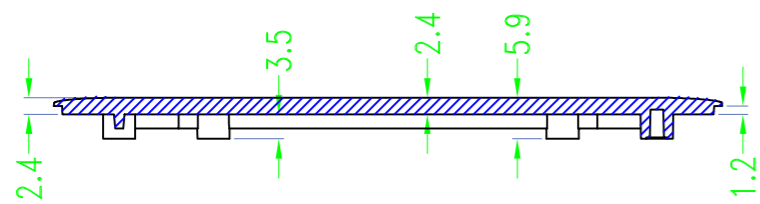

Drawing	Auditing	Confirm	Product Name	Water proof Enclosure	Project View		A
			Product Type	BMD 60051-BB	Drawing Scale	1:1 (MM)	

BAHAR ENCLOSURE

Drawing	Auditing	Confirm	Product Name	Water proof Enclosure	Project View		A
			Product Type	BMD 60051-BC	Drawing Scale	1:1 (MM)	

BAHAR ENCLOSURE

SEC A-A

SEC B-B

SEC C-C

SEC D-D

Drawing	Auditing	Confirm	Product Name	Water proof Enclosure	Project View		A
			Product Type	BMD 60051-CA	Drawing Scale	1:1 (MM)	

BAHAR ENCLOSURE

SEC A-A