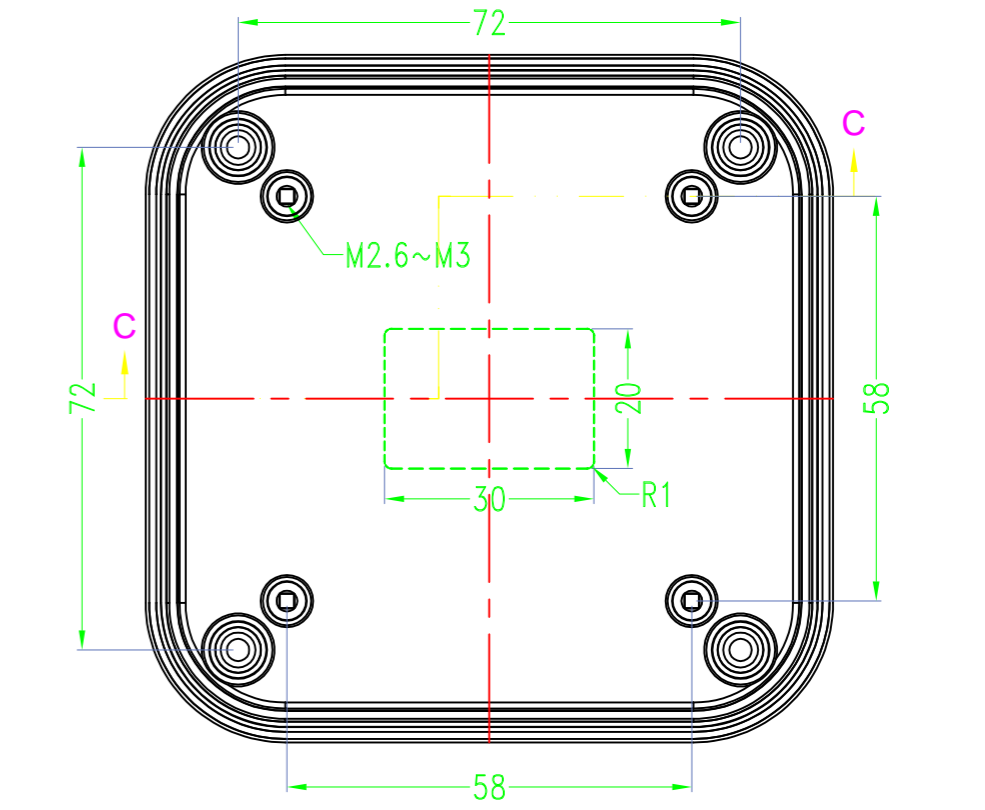

3 options for bottom

台式底 / Desk-top

导轨底 / Din rail type

墙挂底 / Wall-mount

SEC A-A

SEC B-B

SEC C-C

SEC D-D

Drawing	Auditing	Confirm	Product Name	Water proof Enclosure	Project View		A
			Product Type	BMD 60051-AA	Drawing Scale	1:1 (MM)	
			BAHAR ENCLOSURE				

SEC A-A

SEC B-B

SEC C-C

SEC D-D

Drawing	Auditing	Confirm	Product Name	Water proof Enclosure	Project View		A
			Product Type	BMD 60051-AB	Drawing Scale	1:1 (MM)	
			BAHAR ENCLOSURE				

Drawing	Auditing	Confirm	Product Name	Water proof Enclosure	Project View		A
			Product Type	BMD 60051-AC	Drawing Scale	1:1 (MM)	

Drawing	Auditing	Confirm	Product Name	Water proof Enclosure	Project View		A
			Product Type	BMD 60051-BA	Drawing Scale	1:1 (MM)	
			BAHAR ENCLOSURE				