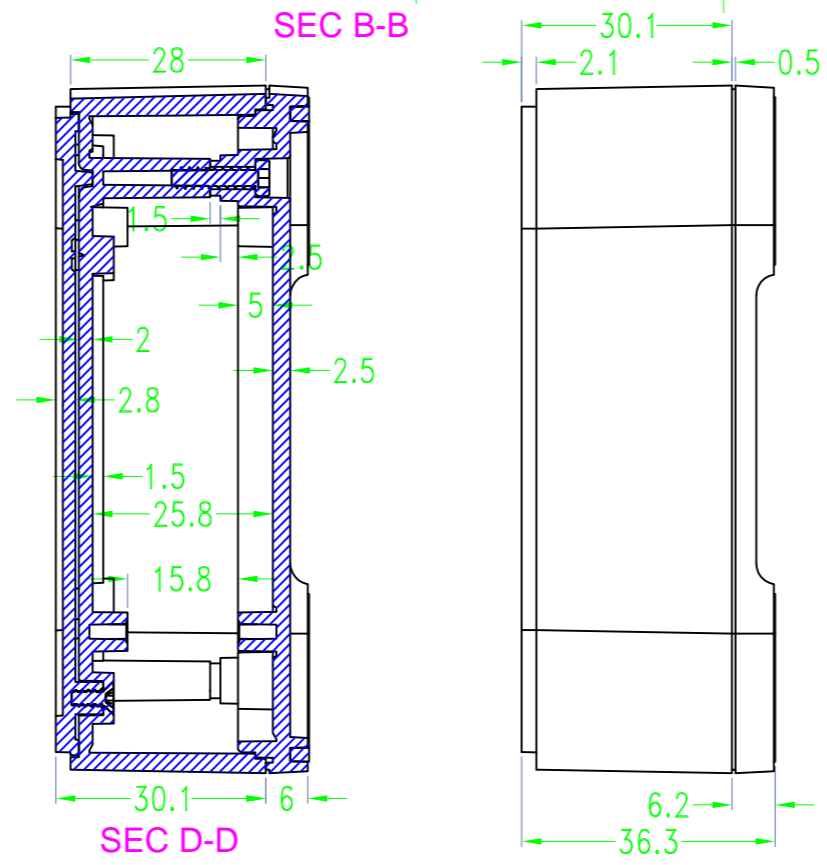

3 options for bottom

台式底 / Desk-top

导轨底 / Din rail type

墙挂底 / Wall-mount

SEC A-A

SEC B-B

SEC C-C

SEC D-D

Drawing	Auditing	Confirm	Product Name	Water proof Enclosure	Project View		A
			Product Type	BMD 60051-AA	Drawing Scale	1:1 (MM)	
			BAHAR ENCLOSURE				

SEC A-A

SEC B-B

SEC C-C

SEC D-D

Drawing	Auditing	Confirm	Product Name	Water proof Enclosure	Project View		A
			Product Type	BMD 60051-AB	Drawing Scale	1:1 (MM)	
			BAHAR ENCLOSURE				

Drawing	Auditing	Confirm	Product Name	Water proof Enclosure	Project View		A
			Product Type	BMD 60051-AC	Drawing Scale	1:1 (MM)	

Drawing	Auditing	Confirm	Product Name	Water proof Enclosure	Project View		A
			Product Type	BMD 60051-BA	Drawing Scale	1:1 (MM)	
			BAHAR ENCLOSURE				