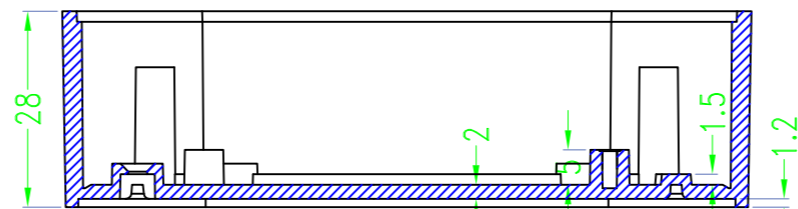

➤ 中框一共10种颜色

10 colors for middle part

➤ 上盖一共3种款式

3 options for lid

拉丝面 / Brushed texture

凹面 / Elevated edge

平面 / Flat

➤ 底盖一共3种款式

3 options for bottom

台式底 / Desk-top

导轨底 / Din rail type

墙挂底 / Wall-mount

SEC A-A

SEC B-B

SEC C-C

SEC D-D

Drawing	Auditing	Confirm	Product Name	Water proof Enclosure	Project View		A
			Product Type	BMD 60051-AA	Drawing Scale	1:1 (MM)	
			BAHAR ENCLOSURE				

SEC A-A

SEC B-B

SEC C-C

SEC D-D

Drawing	Auditing	Confirm	Product Name	Water proof Enclosure	Project View		A
			Product Type	BMD 60051-AB	Drawing Scale	1:1 (MM)	
			BAHAR ENCLOSURE				