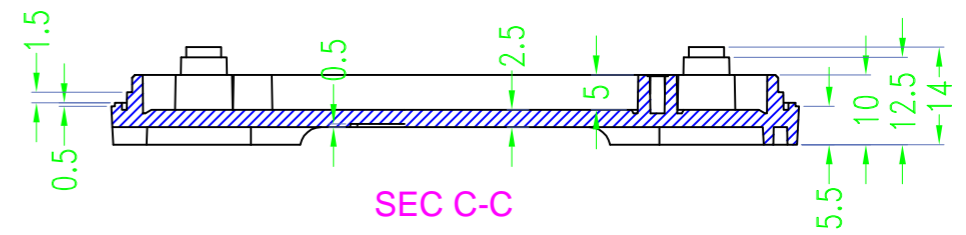

3 options for bottom

台式底 / Desk-top

导轨底 / Din rail type

墙挂底 / Wall-mount

SEC A-A

SEC B-B

SEC C-C

SEC D-D

Drawing	Auditing	Confirm	Product Name	Water proof Enclosure	Project View		A
			Product Type	BMD 60051-AA	Drawing Scale	1:1 (MM)	
			BAHAR ENCLOSURE				

SEC A-A

SEC B-B

SEC C-C

SEC D-D

Drawing	Auditing	Confirm	Product Name	Water proof Enclosure	Project View		A
			Product Type	BMD 60051-AB	Drawing Scale	1:1 (MM)	
			BAHAR ENCLOSURE				