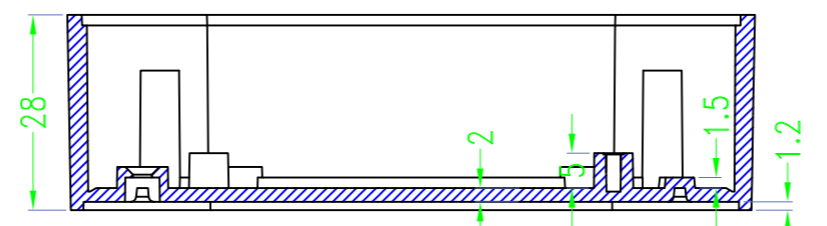

3 options for bottom

台式底 / Desk-top

导轨底 / Din rail type

墙挂底 / Wall-mount

SEC A-A

SEC B-B

SEC C-C

SEC D-D

Drawing	Auditing	Confirm	Product Name	Water proof Enclosure	Project View		A
			Product Type	BMD 60051-AA	Drawing Scale	1:1 (MM)	
			BAHAR ENCLOSURE				

SEC A-A

SEC B-B

SEC C-C

SEC D-D

Drawing	Auditing	Confirm	Product Name	Water proof Enclosure	Project View		A
			Product Type	BMD 60051-AB	Drawing Scale	1:1 (MM)	
			BAHAR ENCLOSURE				

Drawing	Auditing	Confirm	Product Name	Water proof Enclosure	Project View		A
			Product Type	BMD 60051-AC	Drawing Scale	1:1 (MM)	

Drawing	Auditing	Confirm	Product Name	Water proof Enclosure	Project View		A
			Product Type	BMD 60051-BA	Drawing Scale	1:1 (MM)	
			BAHAR ENCLOSURE				