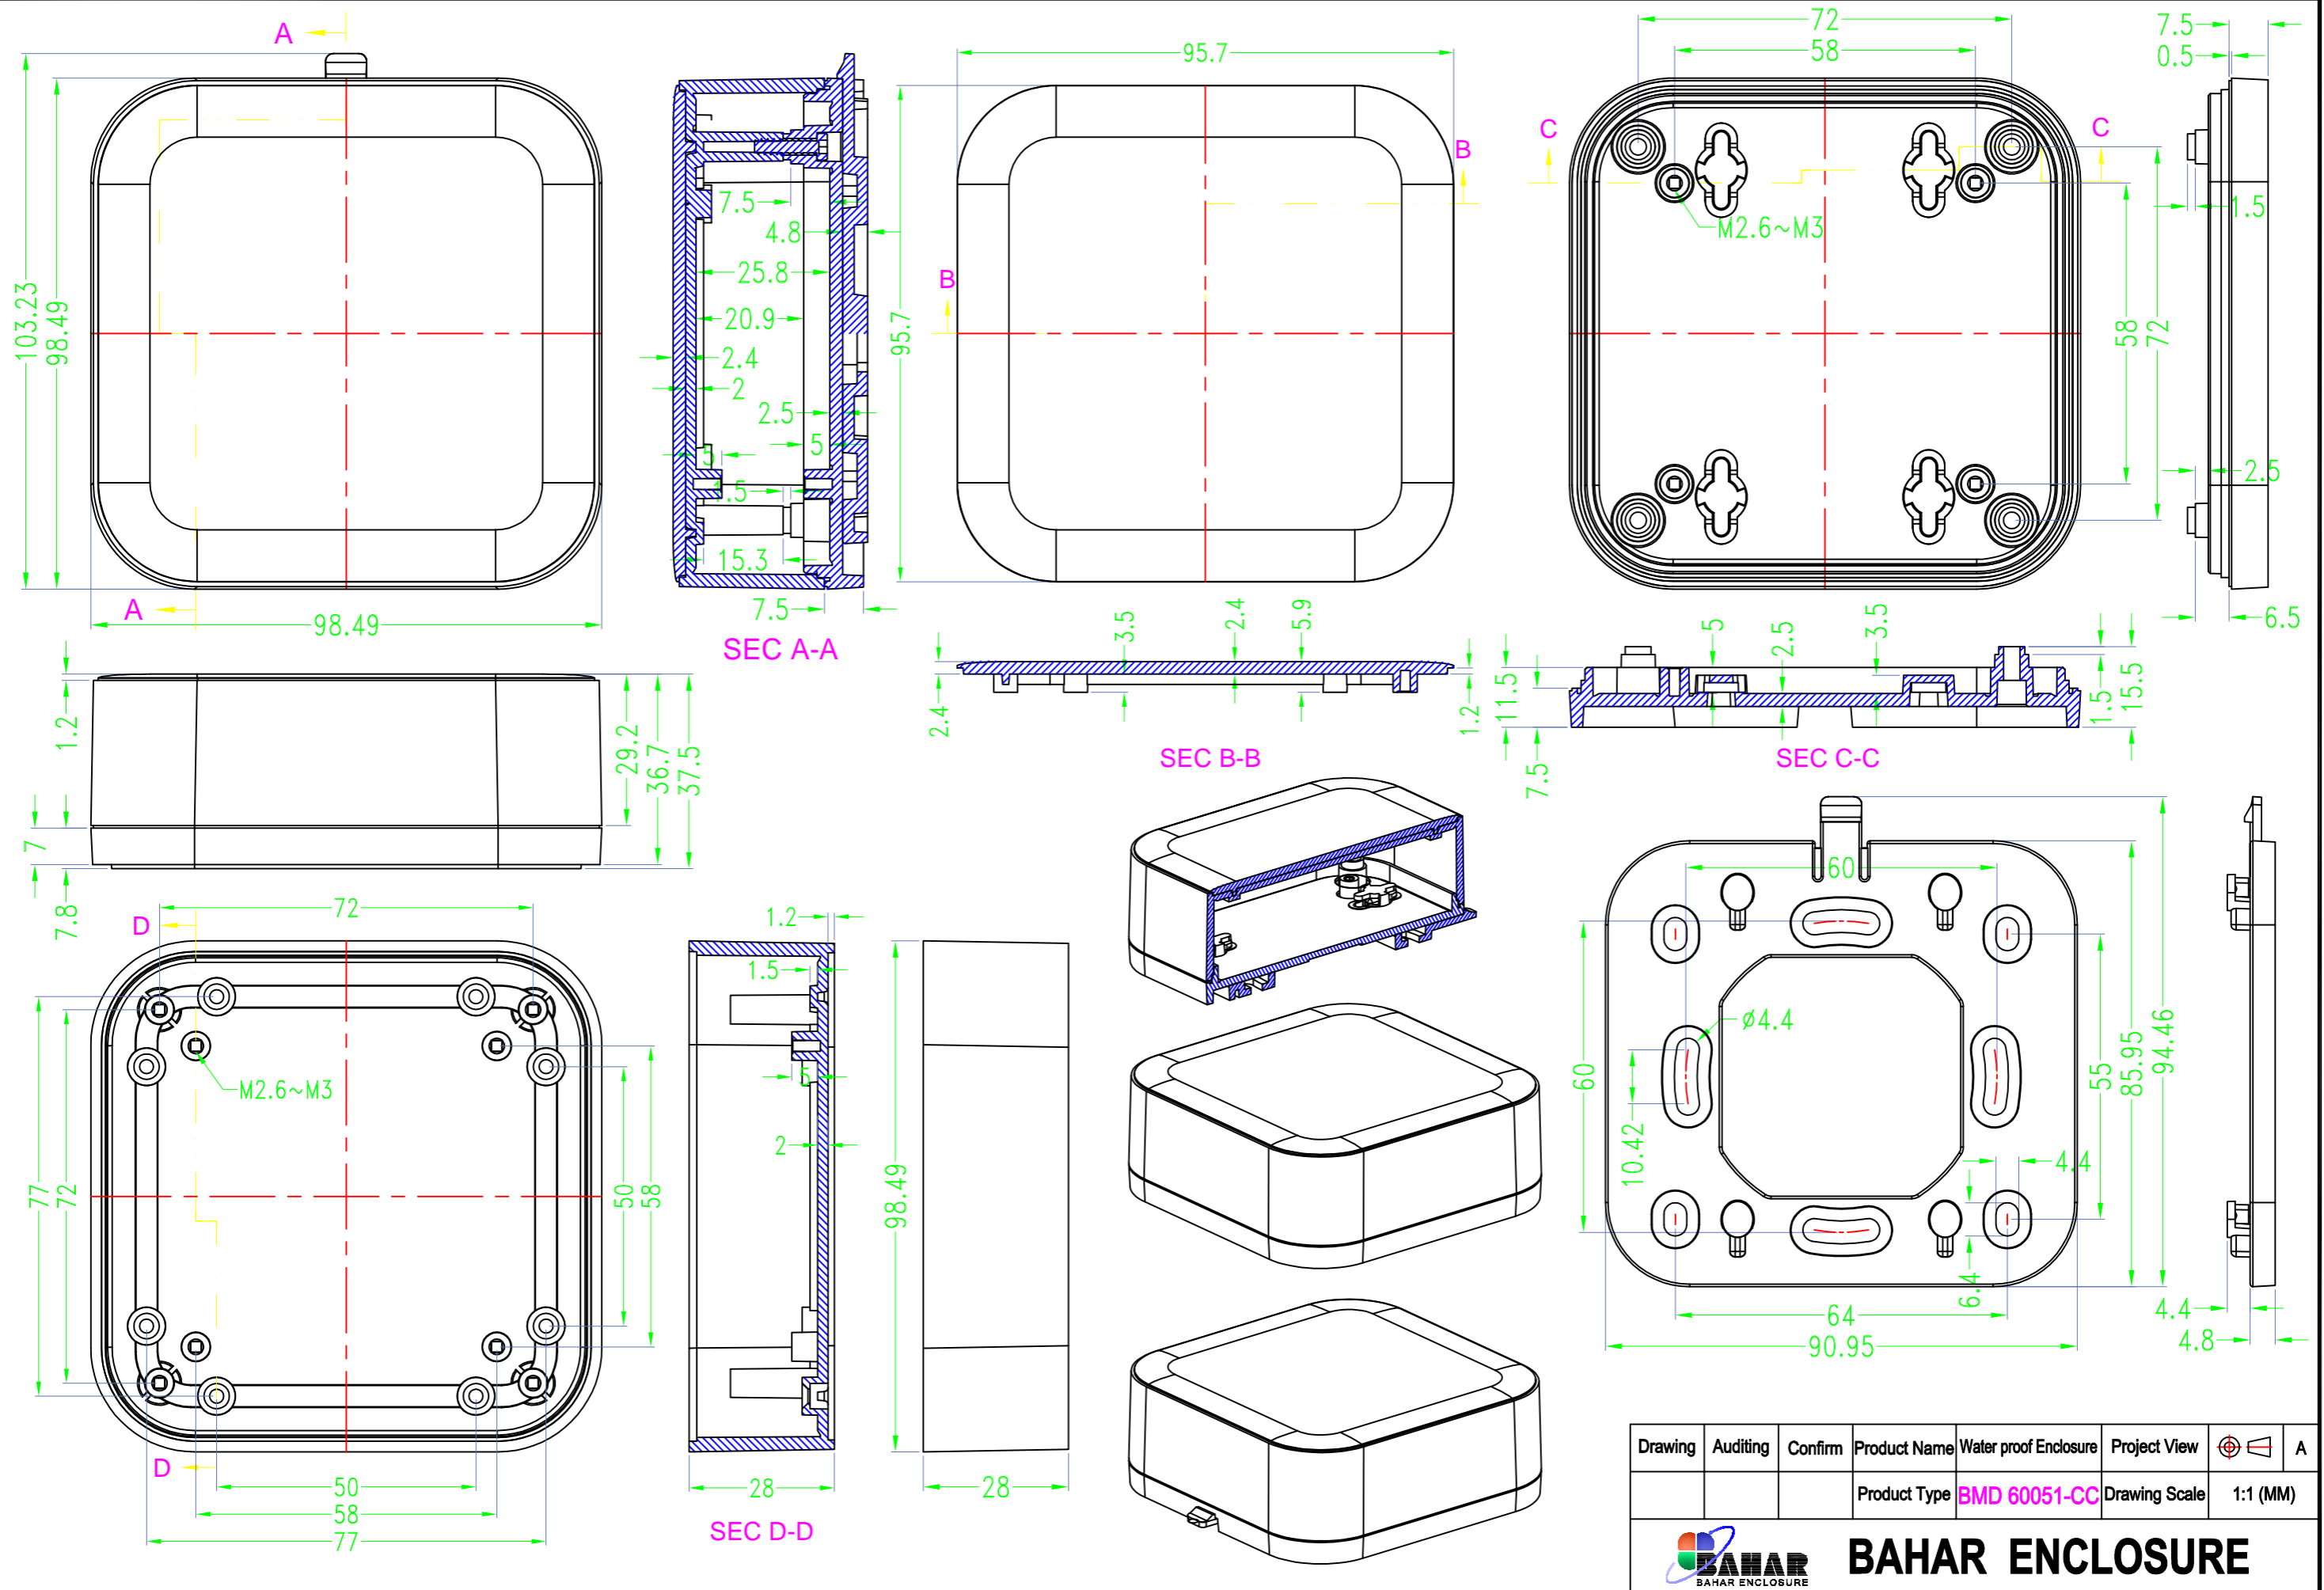

➤ 中框一共10种颜色

10 colors for middle part

➤ 上盖一共3种款式

3 options for lid

拉丝面 / Brushed texture

凹面 / Elevated edge

平面 / Flat

➤ 底盖一共3种款式

3 options for bottom

台式底 / Desk-top

导轨底 / Din rail type

墙挂底 / Wall-mount

SEC A-A

SEC B-B

SEC C-C

SEC D-D

SEC B-B

SEC C-C

SEC D-D

Drawing	Auditing	Confirm	Product Name	Water proof Enclosure	Project View		A
			Product Type	BMD 60051-CB	Drawing Scale	1:1 (MM)	
			BAHAR ENCLOSURE				

Drawing	Auditing	Confirm	Product Name	Water proof Enclosure	Project View		A
			Product Type	BMD 60051-CC	Drawing Scale	1:1 (MM)	