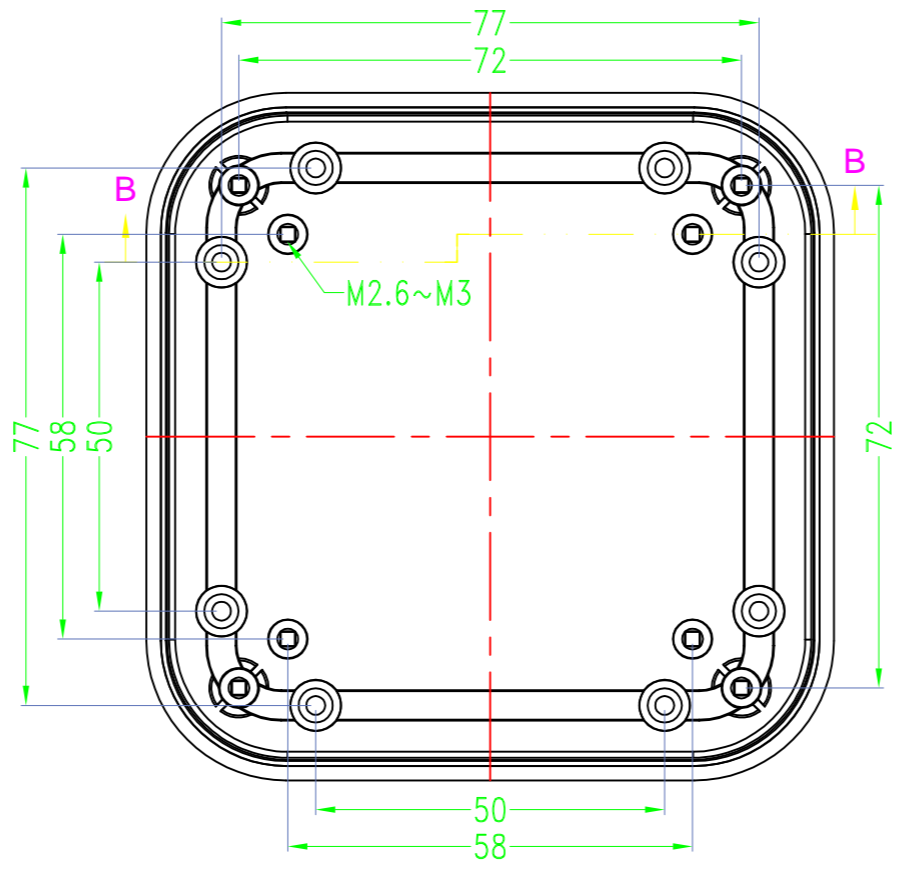

3 options for bottom

台式底 / Desk-top

导轨底 / Din rail type

墙挂底 / Wall-mount

SEC A-A

SEC B-B

SEC C-C

SEC D-D

Drawing	Auditing	Confirm	Product Name	Water proof Enclosure	Project View		A
			Product Type	BMD 60051-AA	Drawing Scale	1:1 (MM)	
			BAHAR ENCLOSURE				

SEC A-A

SEC B-B

SEC C-C

SEC D-D

Drawing	Auditing	Confirm	Product Name	Water proof Enclosure	Project View		A
			Product Type	BMD 60051-AB	Drawing Scale	1:1 (MM)	
			BAHAR ENCLOSURE				

Drawing	Auditing	Confirm	Product Name	Water proof Enclosure	Project View		A
			Product Type	BMD 60051-AC	Drawing Scale	1:1 (MM)	

Drawing	Auditing	Confirm	Product Name	Water proof Enclosure	Project View		A
			Product Type	BMD 60051-BA	Drawing Scale	1:1 (MM)	
			BAHAR ENCLOSURE				